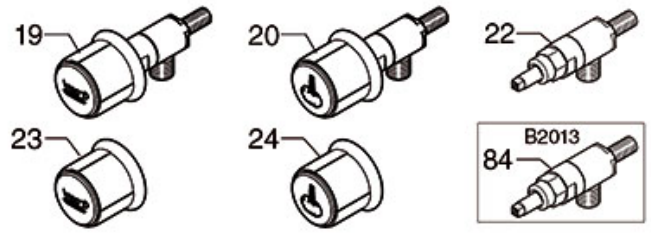

PER MACCHINE PRIMA DEL 2005
FOR MACHINES BUILT UNTIL 2005