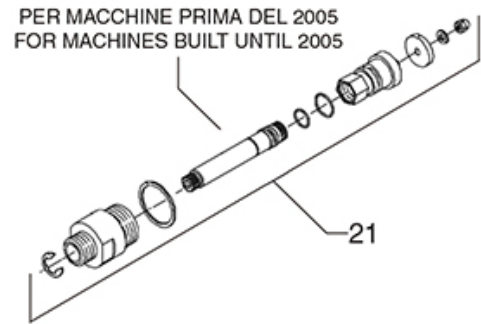

TAPS ELLISSE-EBBIS

ELLISSE-EBBIS

BEZZERA

Position	LF code no.	Description
6	5048263	WATER/STEAM TAP NUT
7	1348326	SPRING RING RADIAL \varnothing 7 mm
9	1186105	COPPER FLAT GASKET \varnothing 28x24x1 mm
11	1186707	O-RING 0108 VITON
12	1186709	O-RING 0115 VITON
13	5048170	GASKET HOLDER PLUS
14	1186102	FLAT EPDM GASKET \varnothing 19x3.5x4 mm
16	1186101	SCREW FOR GASKET HOLDER
22	1348758	WATER/STEAM TAP
23	1241353	WATER TAP KNOB
24	1241364	STEAM TAP KNOB
25	1241355	WATER TAP KNOB
26	1241365	STEAM TAP KNOB
27	1449370	STEAM PIPE COMPLETE
28	1449373	COMPLETE WATER PIPE
29	1250545	SPRING \varnothing 14x10 mm
30	1186304	O-RING 0112 EPDM
31	1186331	BUSHING
32	1186332	CONICAL PTFE SEAL \varnothing 16.5x6x5.5 mm
33	1348328	RING NUT FOR TAP
35	1186180	BURN PREVENTING RUBBERPIECE \varnothing 10 mm
43	1186730	O-RING 0114 VITON
44	1250358	SPRING \varnothing 8x33 mm EXPANSION VALVE
46	1186154	BLIND GASKET 8x4
48	1186612	O-RING 02025 VITON
50	5049014	SPRING \varnothing 7.5x22 mm
59	1160501	WATER FILTER \varnothing 14x10x12 mm