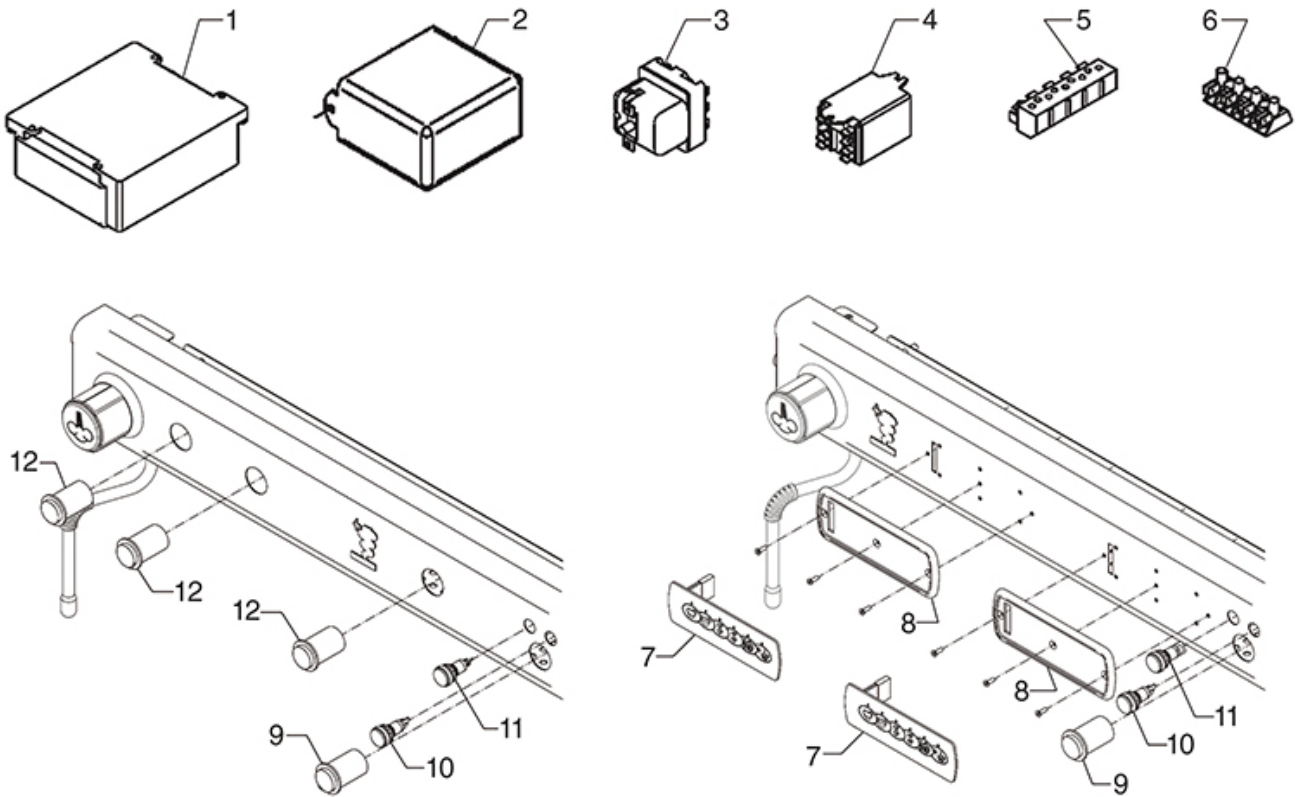

ELECTRICAL PARTS B2009-B2013

B2009