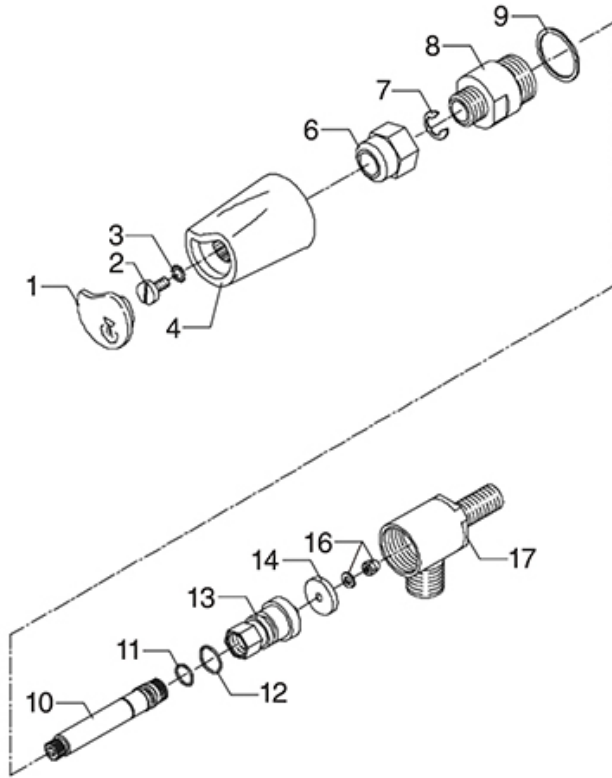

TAPS ELLISSE-EBBIS

ELLISSE-EBBIS

BEZZERA

Position	LF code no.	Description
6	5048263	WATER/STEAM TAP NUT
7	1348326	SPRING RING RADIAL \varnothing 7 mm
9	1186105	COPPER FLAT GASKET \varnothing 28x24x1 mm
11	1186707	O-RING 0108 VITON
12	1186709	O-RING 0115 VITON
13	5048170	GASKET HOLDER PLUS
14	1186102	FLAT EPDM GASKET \varnothing 19x3.5x4 mm
16	1186101	SCREW FOR GASKET HOLDER
22	1348758	WATER/STEAM TAP
23	1241353	WATER TAP KNOB
24	1241364	STEAM TAP KNOB
25	1241355	WATER TAP KNOB
26	1241365	STEAM TAP KNOB
27	1449370	STEAM PIPE COMPLETE
28	1449373	COMPLETE WATER PIPE
29	1250545	SPRING \varnothing 14x10 mm
30	1186304	O-RING 0112 EPDM
31	1186331	BUSHING
32	1186332	CONICAL PTFE SEAL \varnothing 16.5x6x5.5 mm
33	1348328	RING NUT FOR TAP
35	1186180	BURN PREVENTING RUBBERPIECE \varnothing 10 mm
43	1186730	O-RING 0114 VITON
44	1250358	SPRING \varnothing 8x33 mm EXPANSION VALVE
46	1186154	BLIND GASKET 8x4
48	1186612	O-RING 02025 VITON
50	5049014	SPRING \varnothing 7.5x22 mm
59	1160501	WATER FILTER \varnothing 14x10x12 mm

TAPS ELLISSE NEW

ELLISSE NEW

BEZZERA

Position	LF code no.	Description
6	5048263	WATER/STEAM TAP NUT
7	1348326	SPRING RING RADIAL \varnothing 7 mm
9	1186105	COPPER FLAT GASKET \varnothing 28x24x1 mm
12	1186709	O-RING 0115 VITON
13	5048170	GASKET HOLDER PLUS
14	1186102	FLAT EPDM GASKET \varnothing 19x3.5x4 mm
16	1186101	SCREW FOR GASKET HOLDER
22	1548044	TAP WATER/STEAM PLUS
27	1449370	STEAM PIPE COMPLETE
29	1250545	SPRING \varnothing 14x10 mm
30	1186304	O-RING 0112 EPDM
31	1186331	BUSHING
32	1186332	CONICAL PTFE SEAL \varnothing 16.5x6x5.5 mm
33	1348328	RING NUT FOR TAP
35	1186180	BURN PREVENTING RUBBERPIECE \varnothing 10 mm
39	1186707	O-RING 0108 VITON
44	1186730	O-RING 0114 VITON
45	1250358	SPRING \varnothing 8x33 mm EXPANSION VALVE
47	1186154	BLIND GASKET 8x4
49	1186612	O-RING 02025 VITON
51	5049014	SPRING \varnothing 7.5x22 mm
55	1160501	WATER FILTER \varnothing 14x10x12 mm