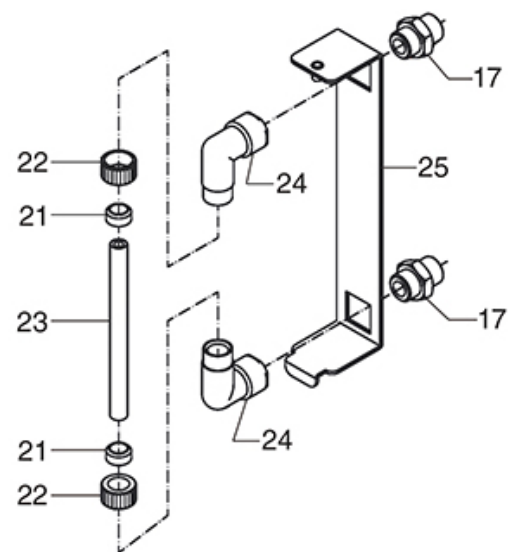

TAPS GALATEA

GALATEA

BEZZERA

Position	LF code no.	Description
2	1186101	SCREW FOR GASKET HOLDER
4	1186102	FLAT EPDM GASKET \varnothing 19x3.5x4 mm
5	5048170	GASKET HOLDER PLUS
6	1186709	O-RING 0115 VITON
11	1348326	SPRING RING RADIAL \varnothing 7 mm
14	1250545	SPRING \varnothing 14x10 mm
15	1186304	O-RING 0112 EPDM
16	1186331	BUSHING
17	1186332	CONICAL PTFE SEAL \varnothing 16.5x6x5.5 mm
19	1241196	HANDLE TAP WATER/STEAM
27	1449337	STEAM NOZZLE
36	1186108	BLIND GASKET \varnothing 12x5 mm EPDM
42	3120032	COIL PARKER ZB09 9W 220/240V 50/60Hz
43	1120460	2-WAY SOLENOID VALVE LUCIFER 240V 50Hz
47	1160501	WATER FILTER \varnothing 14x10x12 mm
52	1186333	COPPER FLAT GASKET \varnothing 26x20x2 mm
58	1324102	INLET TAP PIN
59	1250446	INLET TAP SPRING \varnothing 9x35 mm
61	1186109	CONICAL PTFE SEAL \varnothing 12x5x5.5 mm
63	1186111	FLAT EPDM GASKET \varnothing 14x4x4 mm

LEVELS

B2000-B2000AL-B2006-B2006AL-GALATEA

B2009

B6000-ELLISSE NEW

B2013

BEZZERA

Position	LF code no.	Description
4	1186211	FLAT EPDM GASKET
6	1528148	GLASS FIXING NUT \varnothing 1/2"F HOLE 13 mm
7	1520516	LEVEL GLASS \varnothing 12x135 mm
21	1401002	FLAT GASKET EPDM \varnothing 14.5x10x7 mm
22	1528149	GLASS FIXING NUT \varnothing 3/8"F HOLE 11 mm
23	1201061	LEVEL GLASS \varnothing 10x120 mm SILK-SCREEN PRIN