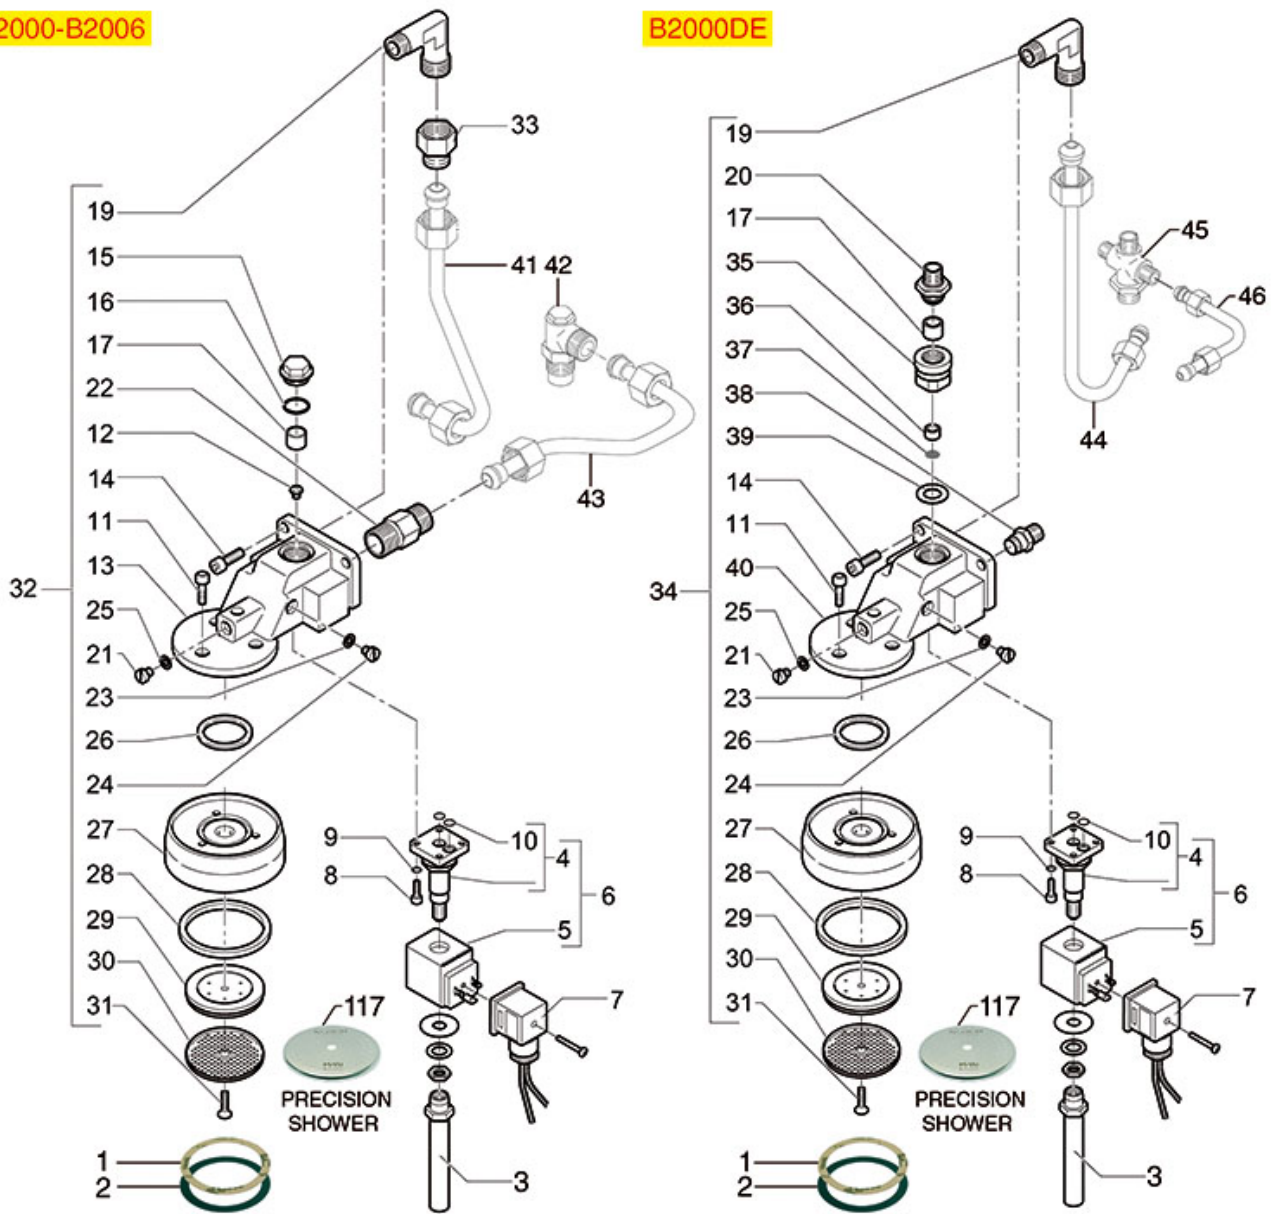

Suitable universal spare parts may not be included

BREW GROUP B2000-B2006-B3000

B2000-B2006

B2000DE

BEZZERA

Position	LF code no.	Description
1	1190001	PAPER SHIM \varnothing 73x59x0.8 mm
2	1190002	RUBBER SHIM \varnothing 73x59x1 mm EPDM
3	1449552	DRAIN PIPE \varnothing 1/8"x100 mm
4	1120334	3-WAY MECHANICAL COMPONENT LUCIFER
5	1120008	COIL SIRAI ZA30A 9W 230V 50Hz
5	1120332	COIL LUCIFER/PARKER 220/240V 9W 50Hz
5	1120363	COIL LUCIFER 483510S5 9W 115V 50/60Hz
6	1120101	3-WAY SOLENOID VALVE PARKER 115V 50/60Hz
6	1120306	3-WAY SOLENOID VALVE SIRAI 230V 50Hz
7	3120044	CONNECTOR FEMALE SMALL
8	1184006	LOW CYLINDER HEAD SCREW M4x12
9	1348814	TOOTHED WASHER EXT. M4
10	1186611	O-RING 02025 RED SILICONE
10	1186612	O-RING 02025 VITON
12	1500530	NOZZLE M5x1 HOLE \varnothing 0.75 mm
14	1528084	CYLINDER HEAD SCREW M8x25
15	1439003	CAP \varnothing 18 mm FOR BREW GROUP
16	1186714	O-RING 0119 VITON
17	1160501	WATER FILTER \varnothing 14x10x12 mm
26	3186580	OR GASKET 04131 VITON
27	1002010	FILTER HOLDER FITTING BELL
28	1486018	FILTERHOLDER GASKET \varnothing 66x56.5x5.3 mm
28	1486020	FILTER HOLDER GASKET \varnothing 69x57x6 mm
28	1786059	FILTER HOLDER GASKET \varnothing 72x55.5x9.3 mm
29	1086502	SHOWER HOLDER DIFFUSER
30	1081006	SHOWER SCREEN \varnothing 51.5 mm
30	1081007	SHOWER \varnothing 51.5 mm
30	1081036	SHOWER \varnothing 57.5 mm
30	1081536	SHOWER SCREEN \varnothing 57.5 mm
31	1528023	COUNTERSUNK FLAT HEAD SCREWS M5x16
31	1528501	COUNTERSUNK HEAD SCREWS WITH SHELLM5x12
37	1160516	WATER FILTER \varnothing 11 mm
100	1160339	BLIND FILTER
101	1160251	1 CUP FILTER 6 g
102	1160252	2-CUP FILTER 12 GRAMS
103	1160335	1 CUP FILTER 7 g
104	1160337	2-CUP FILTER 14 GRAMS
105	1250101	FILTER BLOCKING SPRING \varnothing 1,00 mm INOX
106	1165006	FILTER HOLDER COFFEE MACHINES
107	1241504	FILTER HOLDER HANDLE M12
110	1022501	SINGLE SPOUT \varnothing 3/8"
112	1022502	DOUBLE SPOUT \varnothing 3/8"
114	1165181	BOTTOMLESS FILTER HOLDER BEZZERA
115	1460100	PRECISION FILTER 1 CUP 6/8 g H24.5
115	1460101	PRECISION FILTER 1 CUP 7/9 g H26.5
116	1460102	PRECISION FILTER 2 CUPS 12/18 g H24.5
116	1460103	PRECISION FILTER 2 CUPS 14/20 g H26.5
116	1460104	PRECISION FILTER 2 CUPS 18/22 g H28,5
117	1460200	PRECISION SHOWER SCREEN \varnothing 51.5 mm
117	1460203	PRECISION SHOWER SCREEN \varnothing 57 mm
117	1460205	PRECISION SHOWER SCREEN \varnothing 51.5 mm
117	1460208	PRECISION SHOWER SCREEN \varnothing 57 mm