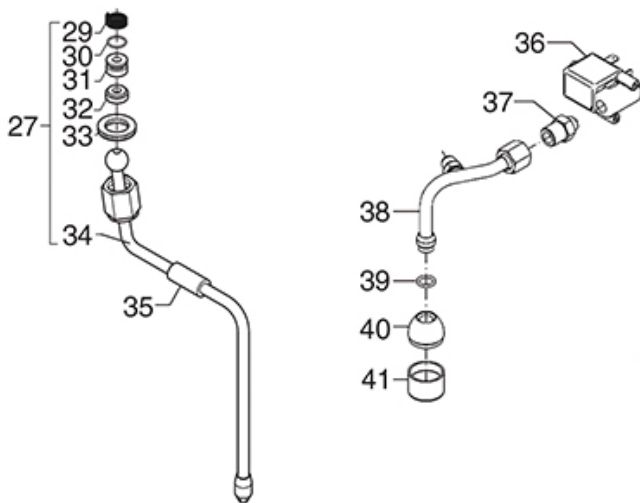

TAPS ELLISSE-EBBIS

ELLISSE-EBBIS

BEZZERA

Position	LF code no.	Description
6	5048263	WATER/STEAM TAP NUT
7	1348326	SPRING RING RADIAL \varnothing 7 mm
9	1186105	COPPER FLAT GASKET \varnothing 28x24x1 mm
11	1186707	O-RING 0108 VITON
12	1186709	O-RING 0115 VITON
13	5048170	GASKET HOLDER PLUS
14	1186102	FLAT EPDM GASKET \varnothing 19x3.5x4 mm
16	1186101	SCREW FOR GASKET HOLDER
22	1348758	WATER/STEAM TAP
23	1241353	WATER TAP KNOB
24	1241364	STEAM TAP KNOB
25	1241355	WATER TAP KNOB
26	1241365	STEAM TAP KNOB
27	1449370	STEAM PIPE COMPLETE
28	1449373	COMPLETE WATER PIPE
29	1250545	SPRING \varnothing 14x10 mm
30	1186304	O-RING 0112 EPDM
31	1186331	BUSHING
32	1186332	CONICAL PTFE SEAL \varnothing 16.5x6x5.5 mm
33	1348328	RING NUT FOR TAP
35	1186180	BURN PREVENTING RUBBERPIECE \varnothing 10 mm
43	1186730	O-RING 0114 VITON
44	1250358	SPRING \varnothing 8x33 mm EXPANSION VALVE
46	1186154	BLIND GASKET 8x4
48	1186612	O-RING 02025 VITON
50	5049014	SPRING \varnothing 7.5x22 mm
59	1160501	WATER FILTER \varnothing 14x10x12 mm

TAPS ELLISSE NEW

ELLISSE NEW

BEZZERA

Position	LF code no.	Description
6	5048263	WATER/STEAM TAP NUT
7	1348326	SPRING RING RADIAL \varnothing 7 mm
9	1186105	COPPER FLAT GASKET \varnothing 28x24x1 mm
12	1186709	O-RING 0115 VITON
13	5048170	GASKET HOLDER PLUS
14	1186102	FLAT EPDM GASKET \varnothing 19x3.5x4 mm
16	1186101	SCREW FOR GASKET HOLDER
22	1548044	TAP WATER/STEAM PLUS
27	1449370	STEAM PIPE COMPLETE
29	1250545	SPRING \varnothing 14x10 mm
30	1186304	O-RING 0112 EPDM
31	1186331	BUSHING
32	1186332	CONICAL PTFE SEAL \varnothing 16.5x6x5.5 mm
33	1348328	RING NUT FOR TAP
35	1186180	BURN PREVENTING RUBBERPIECE \varnothing 10 mm
39	1186707	O-RING 0108 VITON
44	1186730	O-RING 0114 VITON
45	1250358	SPRING \varnothing 8x33 mm EXPANSION VALVE
47	1186154	BLIND GASKET 8x4
49	1186612	O-RING 02025 VITON
51	5049014	SPRING \varnothing 7.5x22 mm
55	1160501	WATER FILTER \varnothing 14x10x12 mm