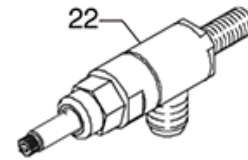

TAPS ELLISSE-EBBIS

ELLISSE-EBBIS

BEZZERA

Position	LF code no.	Description
6	5048263	WATER/STEAM TAP NUT
7	1348326	SPRING RING RADIAL $\varnothing$ 7 mm
9	1186105	COPPER FLAT GASKET $\varnothing$ 28x24x1 mm
11	1186707	O-RING 0108 VITON
12	1186709	O-RING 0115 VITON
13	5048170	GASKET HOLDER PLUS
14	1186102	FLAT EPDM GASKET $\varnothing$ 19x3.5x4 mm
16	1186101	SCREW FOR GASKET HOLDER
22	1348758	WATER/STEAM TAP
23	1241353	WATER TAP KNOB
24	1241364	STEAM TAP KNOB
25	1241355	WATER TAP KNOB
26	1241365	STEAM TAP KNOB
27	1449370	STEAM PIPE COMPLETE
28	1449373	COMPLETE WATER PIPE
29	1250545	SPRING $\varnothing$ 14x10 mm
30	1186304	O-RING 0112 EPDM
31	1186331	BUSHING
32	1186332	CONICAL PTFE SEAL $\varnothing$ 16.5x6x5.5 mm
33	1348328	RING NUT FOR TAP
35	1186180	BURN PREVENTING RUBBERPIECE $\varnothing$ 10 mm
43	1186730	O-RING 0114 VITON
44	1250358	SPRING $\varnothing$ 8x33 mm EXPANSION VALVE
46	1186154	BLIND GASKET 8x4
48	1186612	O-RING 02025 VITON
50	5049014	SPRING $\varnothing$ 7.5x22 mm
59	1160501	WATER FILTER $\varnothing$ 14x10x12 mm