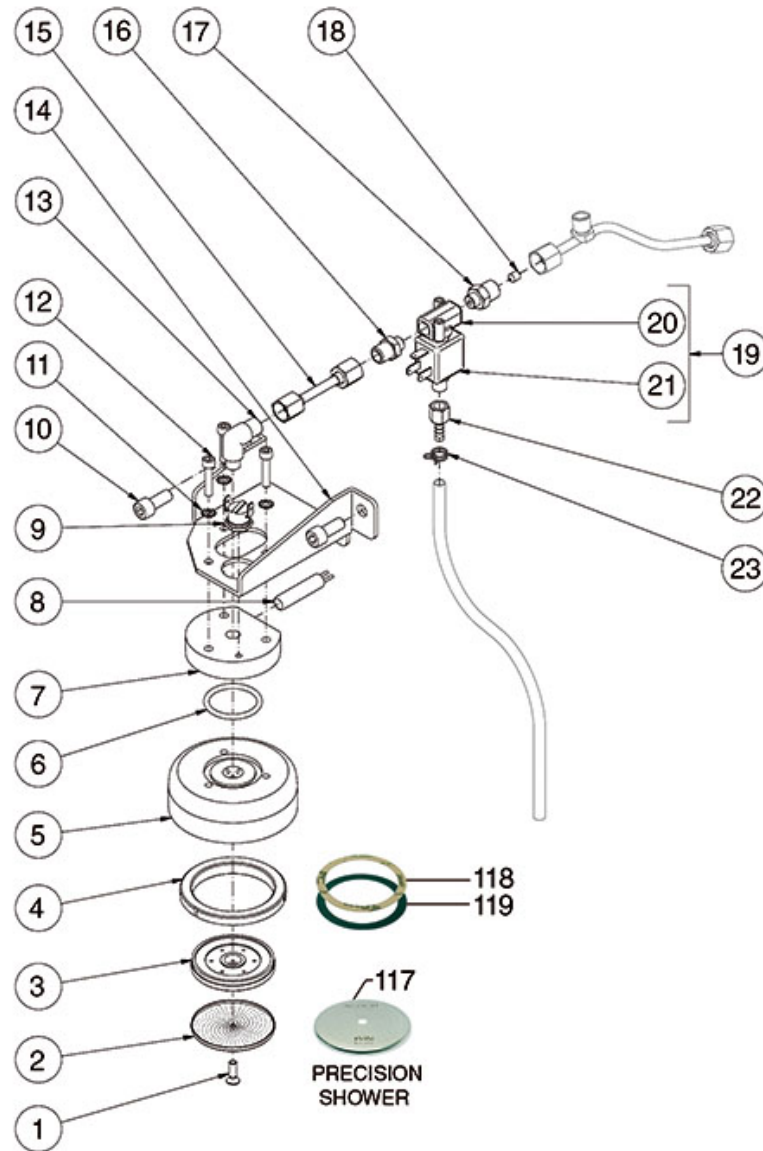

BREW GROUP B2013

B2013

BEZZERA

Position	LF code no.	Description
1	1528023	COUNTERSUNK FLAT HEAD SCREWS M5x16
2	1081036	SHOWER $\varnothing$ 57.5 mm
2	1081536	SHOWER SCREEN $\varnothing$ 57.5 mm
3	1086502	SHOWER HOLDER DIFFUSER
4	1786059	FILTER HOLDER GASKET $\varnothing$ 72x55.5x9.3 mm
5	1802002	FILTER-HOLDER COUPLING BELL
6	3186580	OR GASKET 04131 VITON
8	1755286	CARTRIDGE HEATING ELEMENT 50W 230V
9	1443079	CONTACT THERMOSTAT 95°C M4 250V 16A
10	1528026	CYLINDER HEAD SCREW M8x20
12	1528115	CYLINDER HEAD SCREW M5x25
19	1120263	SOLEN. VALVE PARKER 3 WAYS 230V 50/60Hz
24	1160339	BLIND FILTER
25	1160251	1 CUP FILTER 6 g
26	1160252	2-CUP FILTER 12 GRAMS
27	1250002	S/STEEL FILTER LOCKING SPRING $\varnothing$ 1.20 mm
28	1165131	FILTER HOLDER F/BEZZERA COFFEE MACHINES
29	1141009	FILTER-HOLDER KNOB M12
35	1022059	SINGLE SPOUT $\varnothing$ 3/8"
36	1022506	DOUBLE SPOUT $\varnothing$ 3/8"
37	1160335	1 CUP FILTER 7 g
38	1160337	2-CUP FILTER 14 GRAMS
115	1460100	PRECISION FILTER 1 CUP 6/8 g H24.5
115	1460101	PRECISION FILTER 1 CUP 7/9 g H26.5
116	1460102	PRECISION FILTER 2 CUPS 12/18 g H24.5
116	1460103	PRECISION FILTER 2 CUPS 14/20 g H26.5
116	1460104	PRECISION FILTER 2 CUPS 18/22 g H28,5
117	1460203	PRECISION SHOWER SCREEN $\varnothing$ 57 mm
117	1460208	PRECISION SHOWER SCREEN $\varnothing$ 57 mm
118	1190011	PAPER SEAL $\varnothing$ 72x58x0.8 mm
119	1190002	RUBBER SHIM $\varnothing$ 73x59x1 mm EPDM