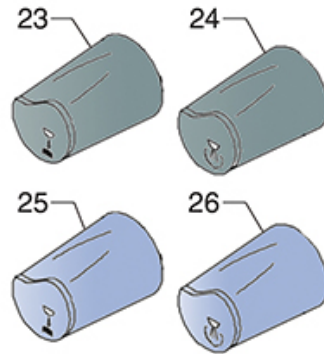

TAPS ELLISSE-EBBIS

ELLISSE-EBBIS

BEZZERA

Position	LF code no.	Description
6	5048263	WATER/STEAM TAP NUT
7	1348326	SPRING RING RADIAL $\varnothing$ 7 mm
9	1186105	COPPER FLAT GASKET $\varnothing$ 28x24x1 mm
11	1186707	O-RING 0108 VITON
12	1186709	O-RING 0115 VITON
13	5048170	GASKET HOLDER PLUS
14	1186102	FLAT EPDM GASKET $\varnothing$ 19x3.5x4 mm
16	1186101	SCREW FOR GASKET HOLDER
22	1348758	WATER/STEAM TAP
23	1241353	WATER TAP KNOB
24	1241364	STEAM TAP KNOB
25	1241355	WATER TAP KNOB
26	1241365	STEAM TAP KNOB
27	1449370	STEAM PIPE COMPLETE
28	1449373	COMPLETE WATER PIPE
29	1250545	SPRING $\varnothing$ 14x10 mm
30	1186304	O-RING 0112 EPDM
31	1186331	BUSHING
32	1186332	CONICAL PTFE SEAL $\varnothing$ 16.5x6x5.5 mm
33	1348328	RING NUT FOR TAP
35	1186180	BURN PREVENTING RUBBERPIECE $\varnothing$ 10 mm
43	1186730	O-RING 0114 VITON
44	1250358	SPRING $\varnothing$ 8x33 mm EXPANSION VALVE
46	1186154	BLIND GASKET 8x4
48	1186612	O-RING 02025 VITON
50	5049014	SPRING $\varnothing$ 7.5x22 mm
59	1160501	WATER FILTER $\varnothing$ 14x10x12 mm