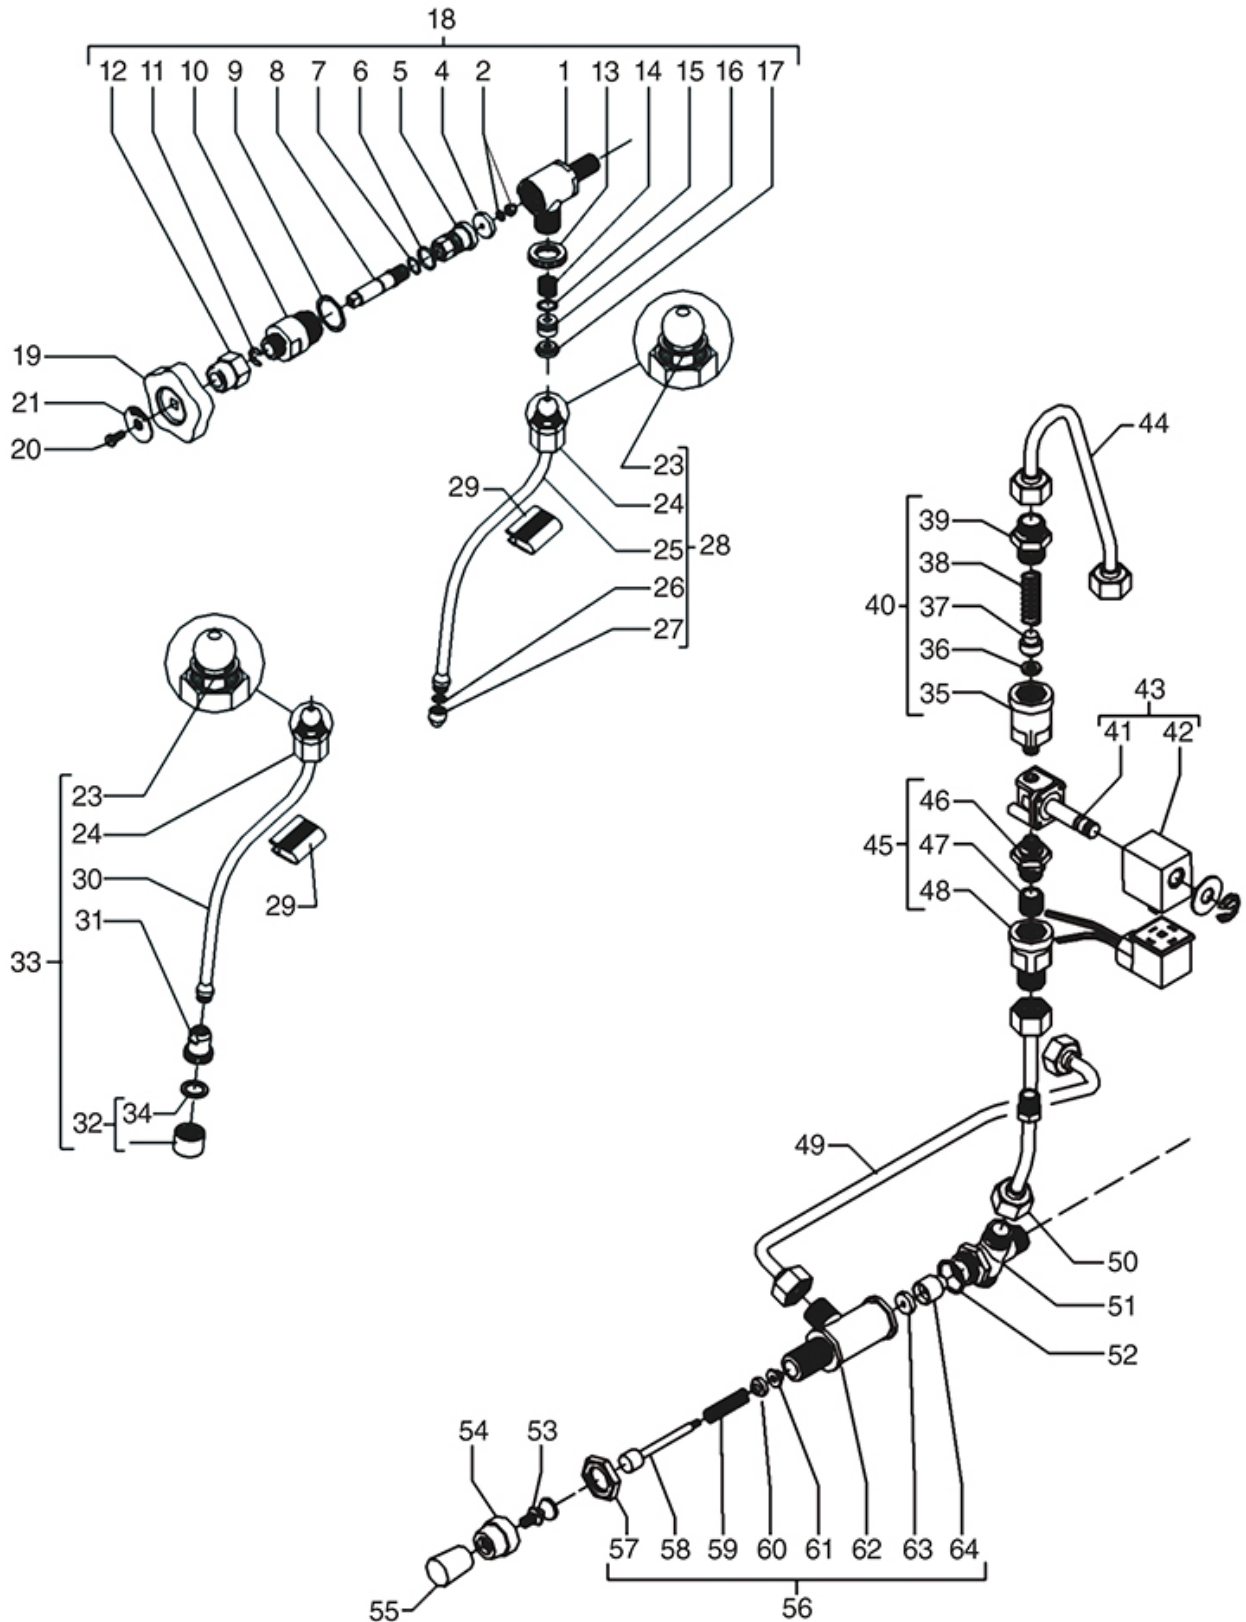

TAPS GALATEA

GALATEA

BEZZERA

Position	LF code no.	Description
2	1186101	SCREW FOR GASKET HOLDER
4	1186102	FLAT EPDM GASKET $\varnothing$ 19x3.5x4 mm
5	5048170	GASKET HOLDER PLUS
6	1186709	O-RING 0115 VITON
11	1348326	SPRING RING RADIAL $\varnothing$ 7 mm
14	1250545	SPRING $\varnothing$ 14x10 mm
15	1186304	O-RING 0112 EPDM
16	1186331	BUSHING
17	1186332	CONICAL PTFE SEAL $\varnothing$ 16.5x6x5.5 mm
19	1241196	HANDLE TAP WATER/STEAM
27	1449337	STEAM NOZZLE
36	1186108	BLIND GASKET $\varnothing$ 12x5 mm EPDM
42	3120032	COIL PARKER ZB09 9W 220/240V 50/60Hz
43	1120460	2-WAY SOLENOID VALVE LUCIFER 240V 50Hz
47	1160501	WATER FILTER $\varnothing$ 14x10x12 mm
52	1186333	COPPER FLAT GASKET $\varnothing$ 26x20x2 mm
58	1324102	INLET TAP PIN
59	1250446	INLET TAP SPRING $\varnothing$ 9x35 mm
61	1186109	CONICAL PTFE SEAL $\varnothing$ 12x5x5.5 mm
63	1186111	FLAT EPDM GASKET $\varnothing$ 14x4x4 mm