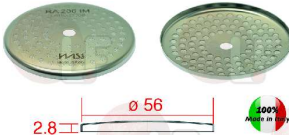

BEZZERA

1460203 PRECISION SHOWER SCREEN $\varnothing$ 57 mm
central hole 5.5 mm - 98 holes $\varnothing$ 3 mm
Aisi 316 stainless steel - food-safe certified
integrated membrane 200 μ M
for Coffee machine (BEZZERA)