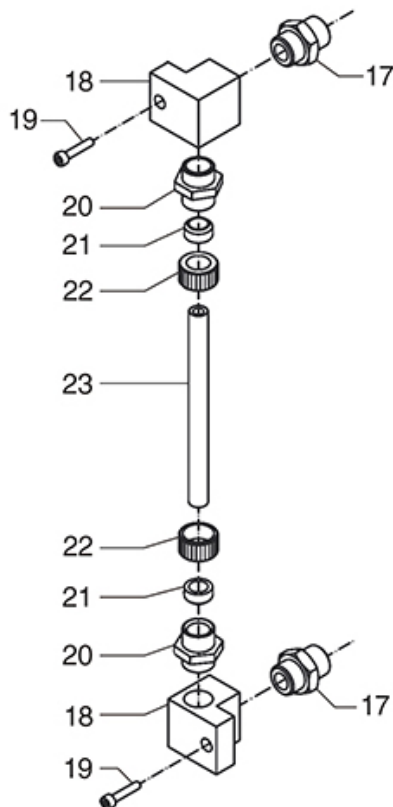

B6000-ELLISSE NEW