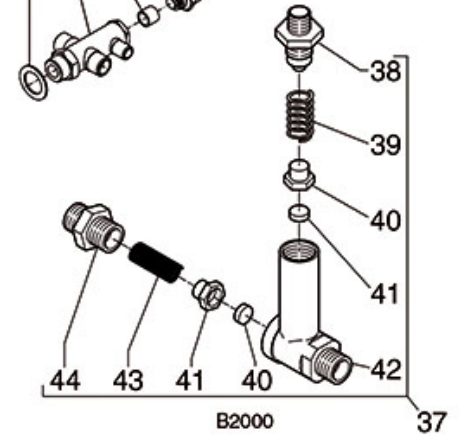

PER MACCHINE PRIMA DEL 2005
FOR MACHINES BUILT UNTIL 2005