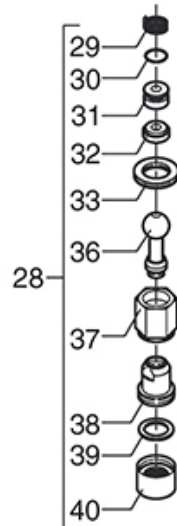

TAPS ELLISSE-EBBIS

ELLISSE-EBBIS

BEZZERA

Position	LF code no.	Description
6	5048263	WATER/STEAM TAP NUT
7	1348326	SPRING RING RADIAL $\varnothing$ 7 mm
9	1186105	COPPER FLAT GASKET $\varnothing$ 28x24x1 mm
11	1186707	O-RING 0108 VITON
12	1186709	O-RING 0115 VITON
13	5048170	GASKET HOLDER PLUS
14	1186102	FLAT EPDM GASKET $\varnothing$ 19x3.5x4 mm
16	1186101	SCREW FOR GASKET HOLDER
22	1348758	WATER/STEAM TAP
23	1241353	WATER TAP KNOB
24	1241364	STEAM TAP KNOB
25	1241355	WATER TAP KNOB
26	1241365	STEAM TAP KNOB
27	1449370	STEAM PIPE COMPLETE
28	1449373	COMPLETE WATER PIPE
29	1250545	SPRING $\varnothing$ 14x10 mm
30	1186304	O-RING 0112 EPDM
31	1186331	BUSHING
32	1186332	CONICAL PTFE SEAL $\varnothing$ 16.5x6x5.5 mm
33	1348328	RING NUT FOR TAP
35	1186180	BURN PREVENTING RUBBERPIECE $\varnothing$ 10 mm
43	1186730	O-RING 0114 VITON
44	1250358	SPRING $\varnothing$ 8x33 mm EXPANSION VALVE
46	1186154	BLIND GASKET 8x4
48	1186612	O-RING 02025 VITON
50	5049014	SPRING $\varnothing$ 7.5x22 mm
59	1160501	WATER FILTER $\varnothing$ 14x10x12 mm