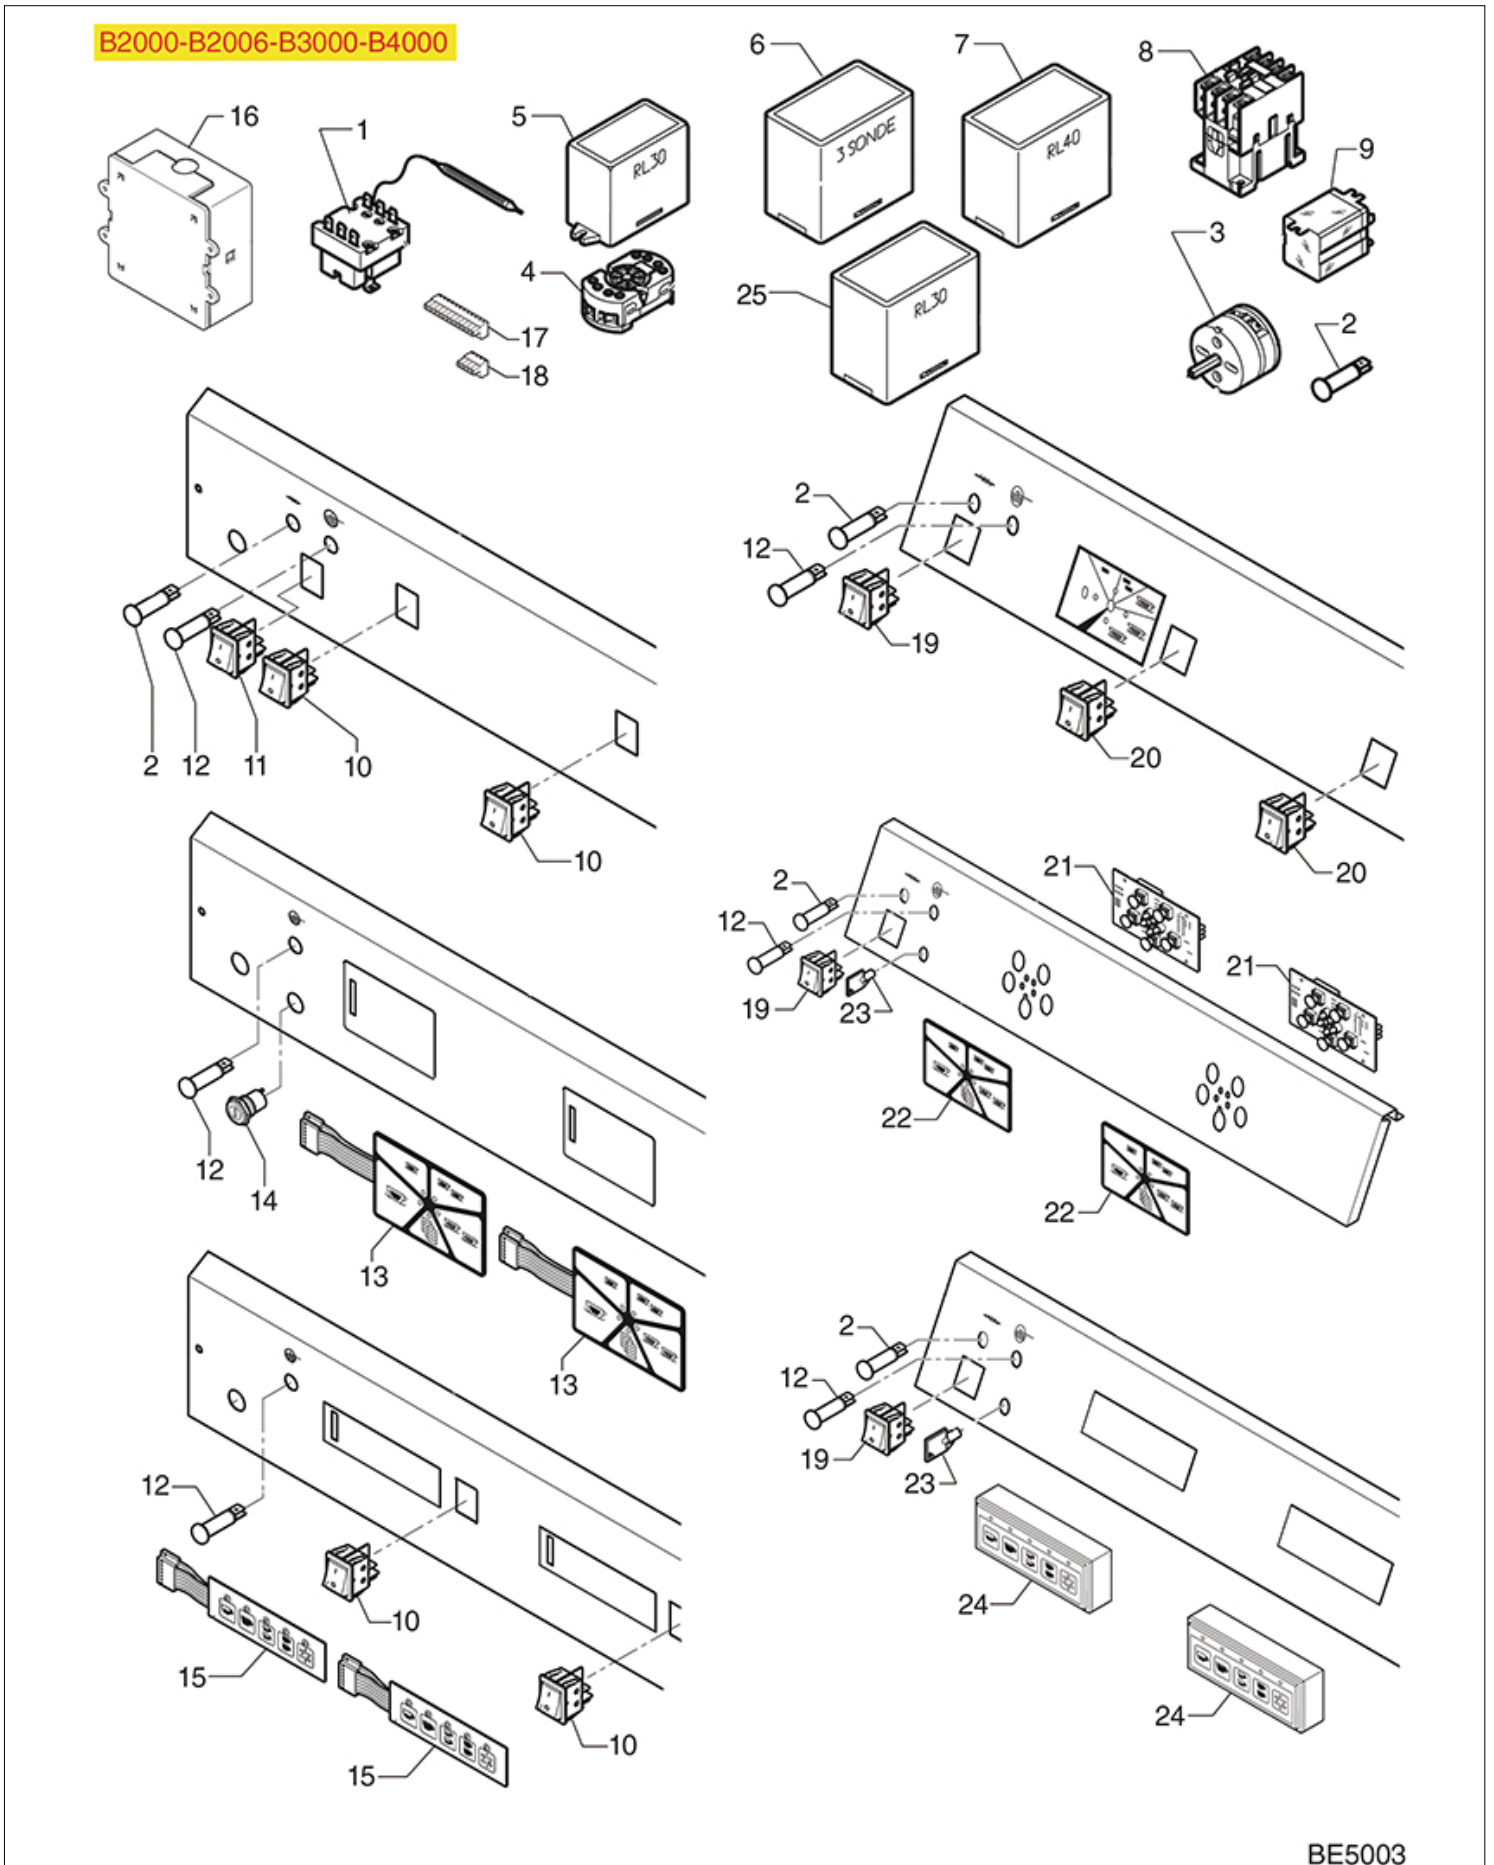

ELECTRICAL PARTS B2000-B2006-B3000-B4000

BEZZERA

Position	LF code no.	Description
1	3444142	THREE-PHASE THERMOSTAT 150°C
2	3221137	ORANGE INDICATOR LAMP 250V
3	1057401	SELECTOR SWITCH 0-2 POSITIONS 20A 600V
3	1319041	SELECTOR SWITCH 0-1 POSITIONS 25A 380V
5	1341305	LEVEL REGULATOR RL30/1E/2C/8 230/240V
7	1341303	LEVEL REGULATOR RL40/3ES/F 230V
10	1319644	GREEN BIPOLAR CHANGE OVER SWITCH 16A 250
11	3319934	SWITCH 2-POLE ORANGE 16A 250V
12	1221006	GREEN INDICATOR LAMP 250V
13	1319311	PUSH-BUTTON PANEL MEMBRANE 5 BUTTONS
16	1054026	DOSER CONTROL BOX 1-2 GROUPS 230V
17	3247034	12-POLES TERMINAL BLOCK
19	3319035	ORANGE BIPOLAR SWITCH 16A 250V
20	3319029	SWTCH 2-POLE GREEN 16A 250V
24	1319309	PUSH-BUTTON PANEL 5 BUTTONS
24	1319310	PUSH-BUTTON PANEL 5 BUTTONS
25	1341018	LEVEL REGULATOR RL30/4ESS/F 230V