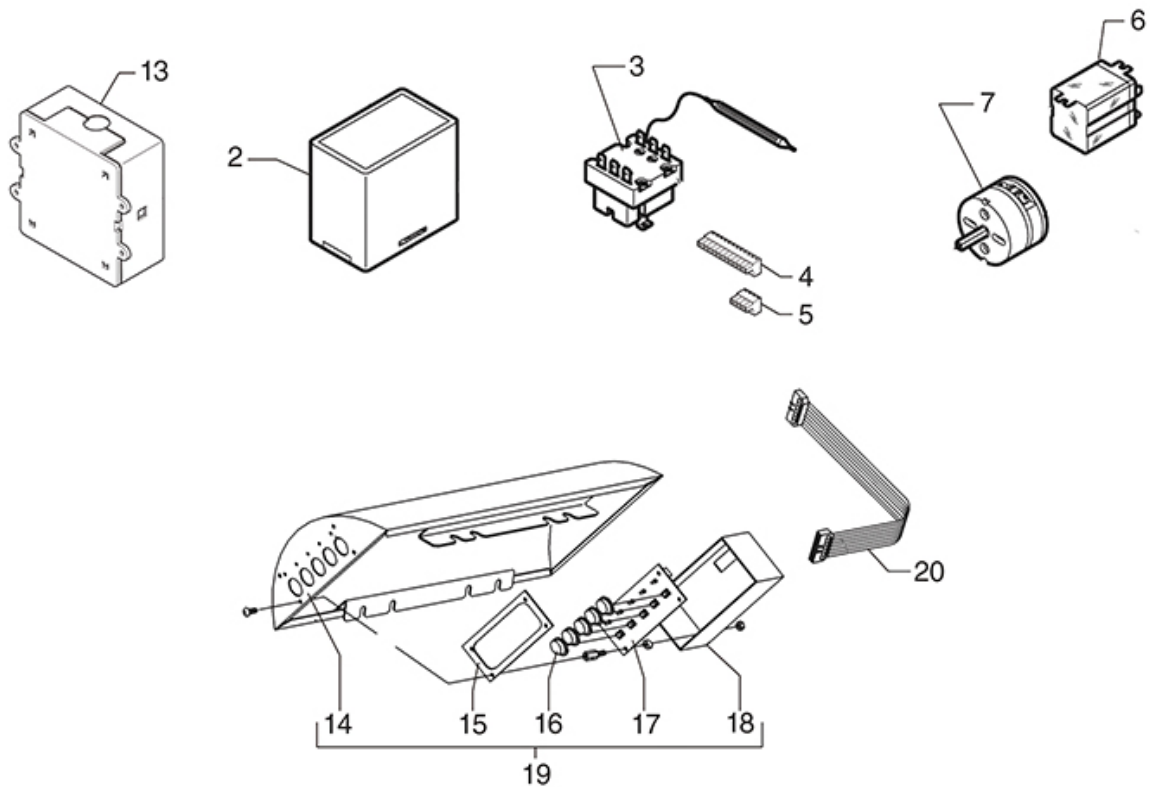

ELECTRICAL PARTS B6000-GALATEA

B6000

GALATEA