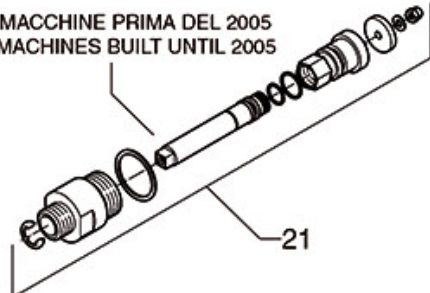

PER MACCHINE PRIMA DEL 2005
FOR MACHINES BUILT UNTIL 2005