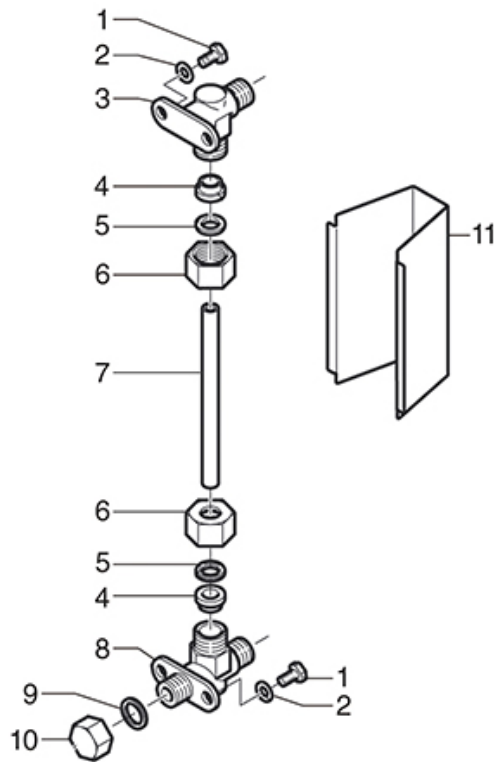

LEVELS

B2000-B2000AL-B2006-B2006AL-GALATEA