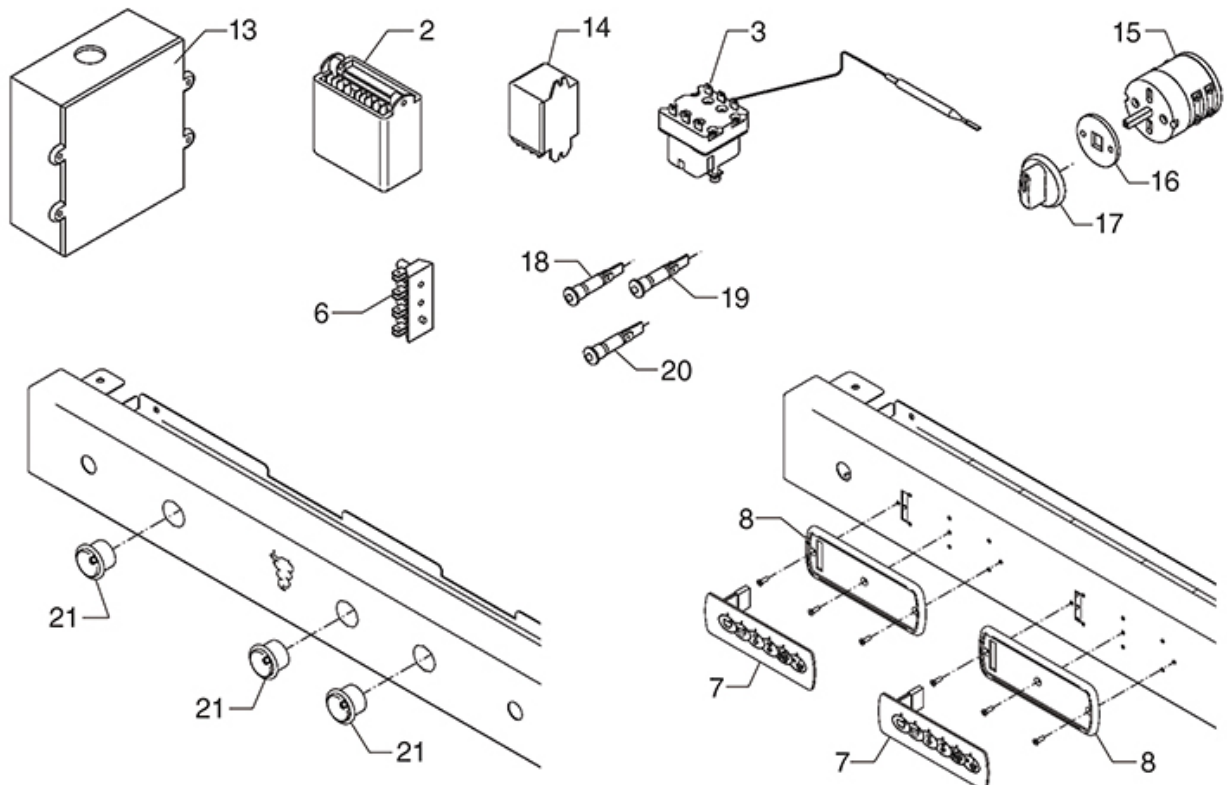

ELECTRICAL PARTS B2009-B2013

B2009

B2013