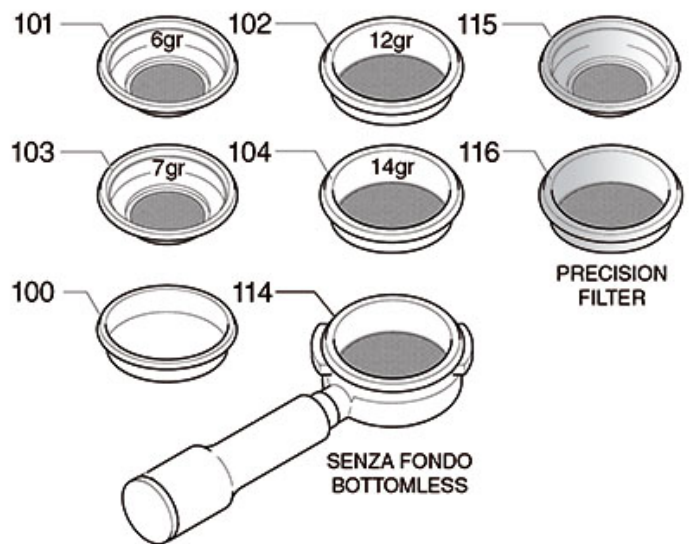

Suitable universal spare parts may not be included

BREW GROUP B2000-B2006-B3000

B2000-B2006

B2000DE

BEZZERA

Position	LF code no.	Description
1	1190001	PAPER SHIM \varnothing 73x59x0.8 mm
2	1190002	RUBBER SHIM \varnothing 73x59x1 mm EPDM
3	1449552	DRAIN PIPE \varnothing 1/8"x100 mm
4	1120334	3-WAY MECHANICAL COMPONENT LUCIFER
5	1120008	COIL SIRAI ZA30A 9W 230V 50Hz
5	1120332	COIL LUCIFER/PARKER 220/240V 9W 50Hz
5	1120363	COIL LUCIFER 483510S5 9W 115V 50/60Hz
6	1120101	3-WAY SOLENOID VALVE PARKER 115V 50/60Hz
6	1120306	3-WAY SOLENOID VALVE SIRAI 230V 50Hz
7	3120044	CONNECTOR FEMALE SMALL
8	1184006	LOW CYLINDER HEAD SCREW M4x12
9	1348814	TOOTHED WASHER EXT. M4
10	1186611	O-RING 02025 RED SILICONE
10	1186612	O-RING 02025 VITON
12	1500530	NOZZLE M5x1 HOLE \varnothing 0.75 mm
14	1528084	CYLINDER HEAD SCREW M8x25
15	1439003	CAP \varnothing 18 mm FOR BREW GROUP
16	1186714	O-RING 0119 VITON
17	1160501	WATER FILTER \varnothing 14x10x12 mm
26	3186580	OR GASKET 04131 VITON
27	1002010	FILTER HOLDER FITTING BELL
28	1486018	FILTERHOLDER GASKET \varnothing 66x56.5x5.3 mm
28	1486020	FILTER HOLDER GASKET \varnothing 69x57x6 mm
28	1786059	FILTER HOLDER GASKET \varnothing 72x55.5x9.3 mm
29	1086502	SHOWER HOLDER DIFFUSER
30	1081006	SHOWER SCREEN \varnothing 51.5 mm
30	1081007	SHOWER \varnothing 51.5 mm
30	1081036	SHOWER \varnothing 57.5 mm
30	1081536	SHOWER SCREEN \varnothing 57.5 mm
31	1528023	COUNTERSUNK FLAT HEAD SCREWS M5x16
31	1528501	COUNTERSUNK HEAD SCREWS WITH SHELLM5x12
37	1160516	WATER FILTER \varnothing 11 mm
100	1160339	BLIND FILTER
101	1160251	1 CUP FILTER 6 g
102	1160252	2-CUP FILTER 12 GRAMS
103	1160335	1 CUP FILTER 7 g
104	1160337	2-CUP FILTER 14 GRAMS
105	1250101	FILTER BLOCKING SPRING \varnothing 1,00 mm INOX
106	1165006	FILTER HOLDER COFFEE MACHINES
107	1241504	FILTER HOLDER HANDLE M12
110	1022501	SINGLE SPOUT \varnothing 3/8"
112	1022502	DOUBLE SPOUT \varnothing 3/8"
114	1165181	BOTTOMLESS FILTER HOLDER BEZZERA
115	1460100	PRECISION FILTER 1 CUP 6/8 g H24.5
115	1460101	PRECISION FILTER 1 CUP 7/9 g H26.5
116	1460102	PRECISION FILTER 2 CUPS 12/18 g H24.5
116	1460103	PRECISION FILTER 2 CUPS 14/20 g H26.5
116	1460104	PRECISION FILTER 2 CUPS 18/22 g H28,5
117	1460200	PRECISION SHOWER SCREEN \varnothing 51.5 mm
117	1460203	PRECISION SHOWER SCREEN \varnothing 57 mm
117	1460205	PRECISION SHOWER SCREEN \varnothing 51.5 mm
117	1460208	PRECISION SHOWER SCREEN \varnothing 57 mm