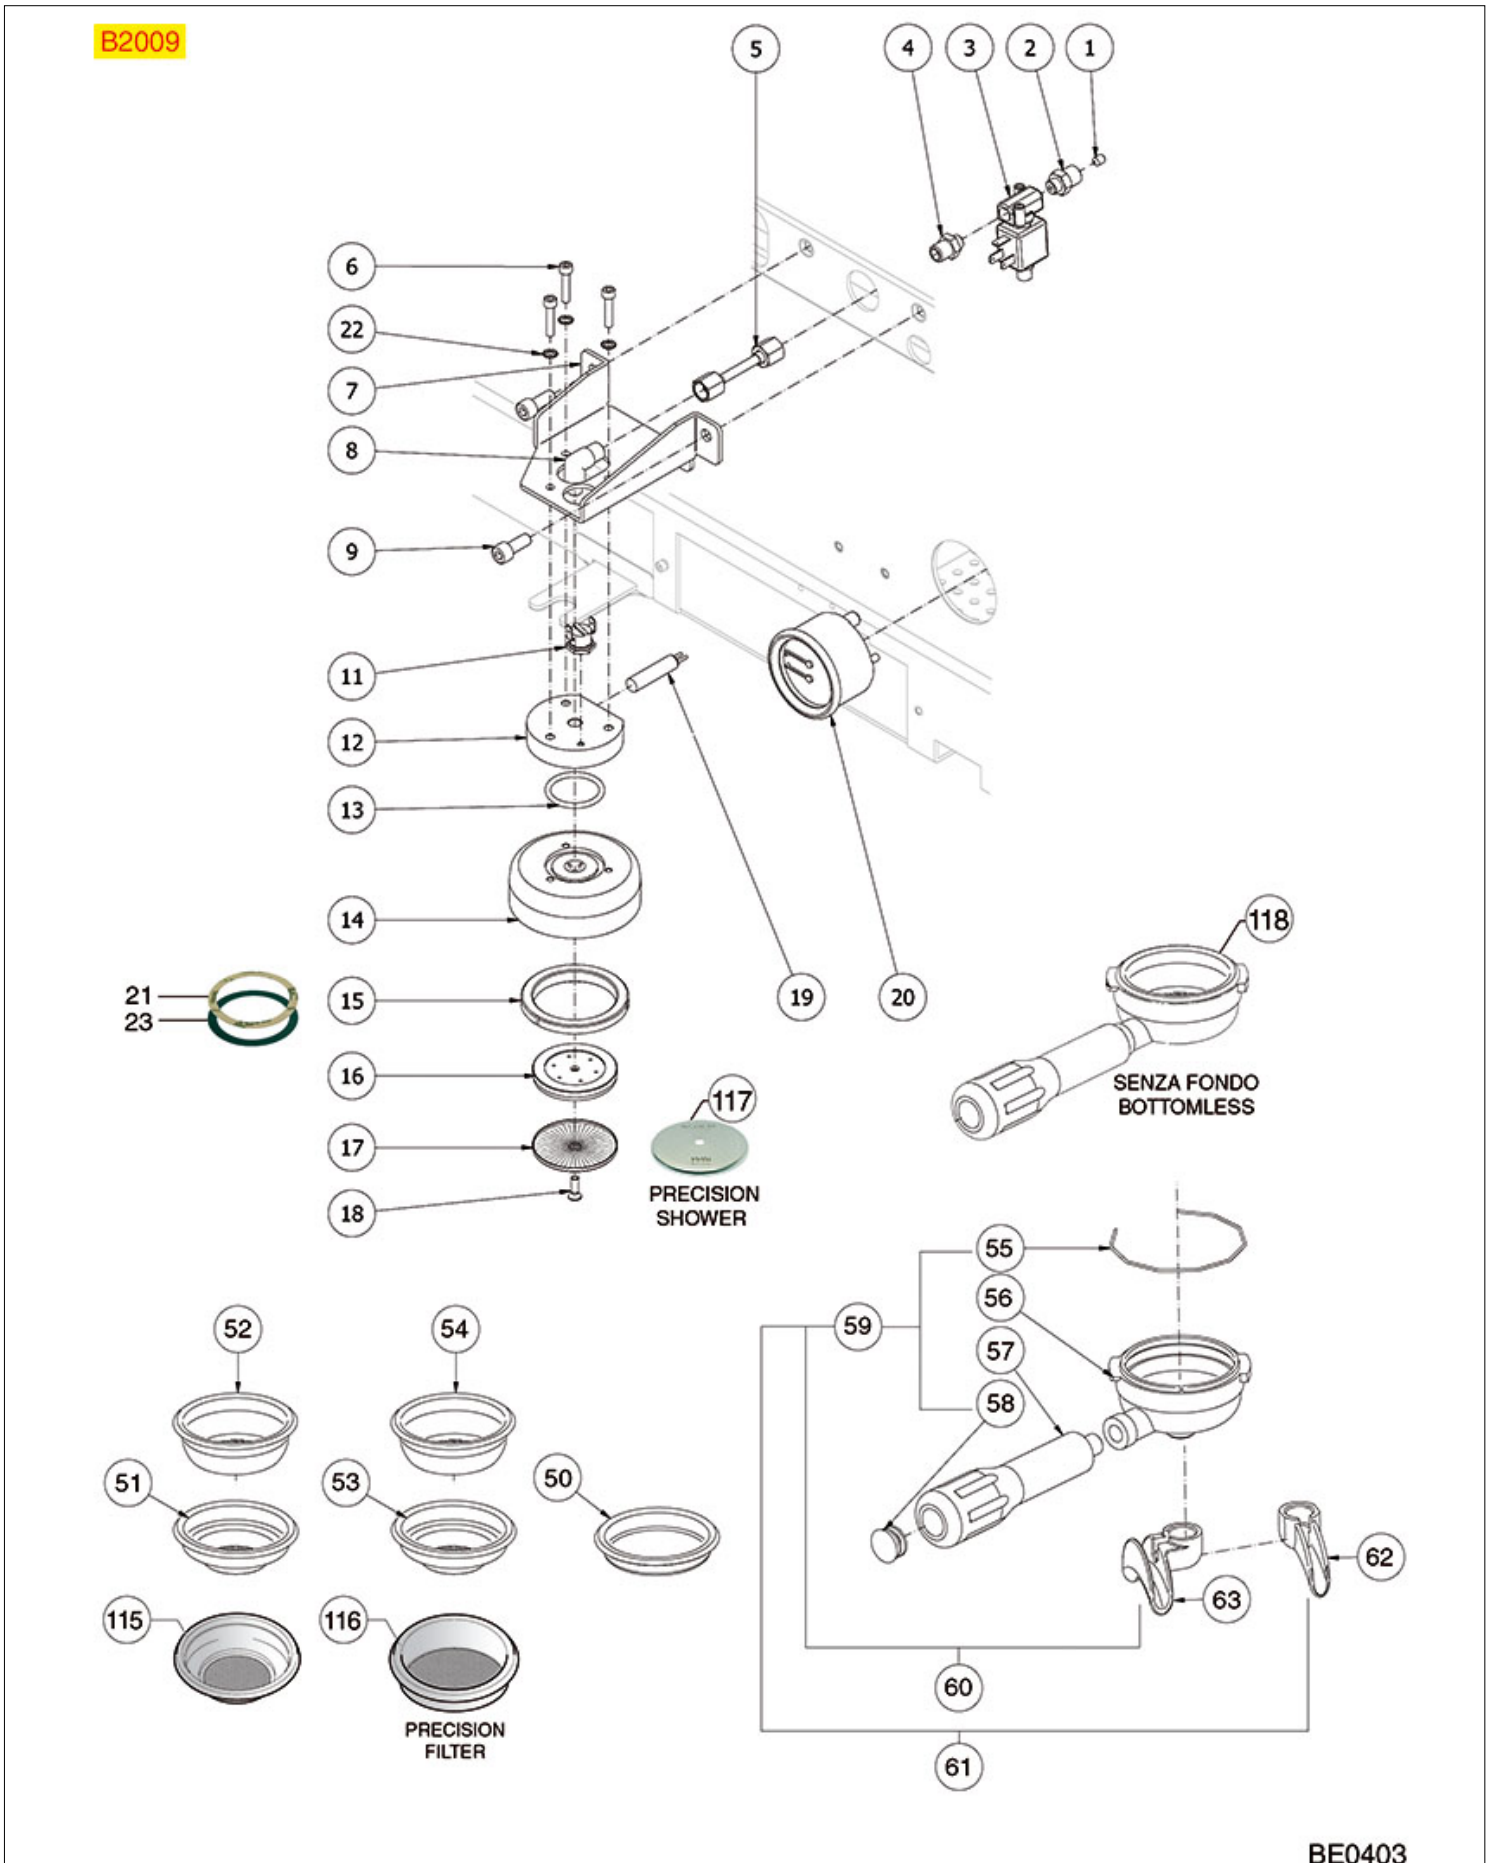

BREW GROUP B2009

BEZZERA

Position	LF code no.	Description
3	5053805	SOLENOID VALVE ODE 3 WAYS $\varnothing$ 1/8" 230V 5W
6	1528115	CYLINDER HEAD SCREW M5x25
9	1528026	CYLINDER HEAD SCREW M8x20
11	1443079	CONTACT THERMOSTAT 95°C M4 250V 16A
13	3186580	OR GASKET 04131 VITON
14	1802002	FILTER-HOLDER COUPLING BELL
15	1786059	FILTER HOLDER GASKET $\varnothing$ 72x55.5x9.3 mm
16	1086502	SHOWER HOLDER DIFFUSER
17	1081036	SHOWER $\varnothing$ 57.5 mm
17	1081536	SHOWER SCREEN $\varnothing$ 57.5 mm
18	1528023	COUNTERSUNK FLAT HEAD SCREWS M5x16
19	1755286	CARTRIDGE HEATING ELEMENT 50W 230V
20	1245555	BOILER-PUMP PRESSURE GAUGE $\varnothing$ 60 mm
21	1190011	PAPER SEAL $\varnothing$ 72x58x0.8 mm
23	1190002	RUBBER SHIM $\varnothing$ 73x59x1 mm EPDM
50	1160339	BLIND FILTER
51	1160251	1 CUP FILTER 6 g
52	1160252	2-CUP FILTER 12 GRAMS
53	1160335	1 CUP FILTER 7 g
54	1160337	2-CUP FILTER 14 GRAMS
55	1250002	S/STEEL FILTER LOCKING SPRING $\varnothing$ 1.20 mm
56	1165006	FILTER HOLDER COFFEE MACHINES
57	1241504	FILTER HOLDER HANDLE M12
62	1022059	SINGLE SPOUT $\varnothing$ 3/8"
63	1022502	DOUBLE SPOUT $\varnothing$ 3/8"
115	1460100	PRECISION FILTER 1 CUP 6/8 g H24.5
115	1460101	PRECISION FILTER 1 CUP 7/9 g H26.5
116	1460102	PRECISION FILTER 2 CUPS 12/18 g H24.5
116	1460103	PRECISION FILTER 2 CUPS 14/20 g H26.5
116	1460104	PRECISION FILTER 2 CUPS 18/22 g H28,5
117	1460203	PRECISION SHOWER SCREEN $\varnothing$ 57 mm
117	1460208	PRECISION SHOWER SCREEN $\varnothing$ 57 mm
118	1165181	BOTTOMLESS FILTER HOLDER BEZZERA