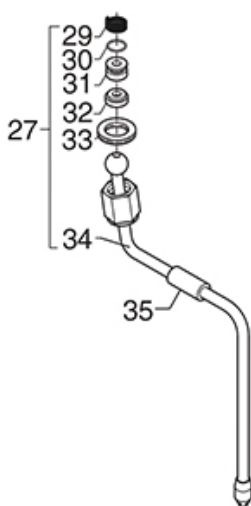

TAPS ELLISSE-EBBIS

ELLISSE-EBBIS

BEZZERA

Position	LF code no.	Description
6	5048263	WATER/STEAM TAP NUT
7	1348326	SPRING RING RADIAL \varnothing 7 mm
9	1186105	COPPER FLAT GASKET \varnothing 28x24x1 mm
11	1186707	O-RING 0108 VITON
12	1186709	O-RING 0115 VITON
13	5048170	GASKET HOLDER PLUS
14	1186102	FLAT EPDM GASKET \varnothing 19x3.5x4 mm
16	1186101	SCREW FOR GASKET HOLDER
22	1348758	WATER/STEAM TAP
23	1241353	WATER TAP KNOB
24	1241364	STEAM TAP KNOB
25	1241355	WATER TAP KNOB
26	1241365	STEAM TAP KNOB
27	1449370	STEAM PIPE COMPLETE
28	1449373	COMPLETE WATER PIPE
29	1250545	SPRING \varnothing 14x10 mm
30	1186304	O-RING 0112 EPDM
31	1186331	BUSHING
32	1186332	CONICAL PTFE SEAL \varnothing 16.5x6x5.5 mm
33	1348328	RING NUT FOR TAP
35	1186180	BURN PREVENTING RUBBERPIECE \varnothing 10 mm
43	1186730	O-RING 0114 VITON
44	1250358	SPRING \varnothing 8x33 mm EXPANSION VALVE
46	1186154	BLIND GASKET 8x4
48	1186612	O-RING 02025 VITON
50	5049014	SPRING \varnothing 7.5x22 mm
59	1160501	WATER FILTER \varnothing 14x10x12 mm