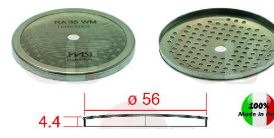

BEZZERA

1460208 PRECISION SHOWER SCREEN $\varnothing$ 57 mm
central hole 5.5 mm - 112 holes $\varnothing$ 2 mm
Aisi 304 stainless steel - food-safe certified
wire membrane 35 μ M
for Coffee machine (BEZZERA)