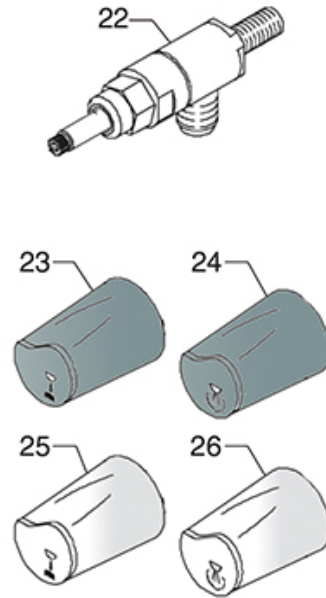

TAPS ELLISSE-EBBIS

ELLISSE-EBBIS

BEZZERA

Position	LF code no.	Description
6	5048263	WATER/STEAM TAP NUT
7	1348326	SPRING RING RADIAL \varnothing 7 mm
9	1186105	COPPER FLAT GASKET \varnothing 28x24x1 mm
11	1186707	O-RING 0108 VITON
12	1186709	O-RING 0115 VITON
13	5048170	GASKET HOLDER PLUS
14	1186102	FLAT EPDM GASKET \varnothing 19x3.5x4 mm
16	1186101	SCREW FOR GASKET HOLDER
22	1348758	WATER/STEAM TAP
23	1241353	WATER TAP KNOB
24	1241364	STEAM TAP KNOB
25	1241355	WATER TAP KNOB
26	1241365	STEAM TAP KNOB
27	1449370	STEAM PIPE COMPLETE
28	1449373	COMPLETE WATER PIPE
29	1250545	SPRING \varnothing 14x10 mm
30	1186304	O-RING 0112 EPDM
31	1186331	BUSHING
32	1186332	CONICAL PTFE SEAL \varnothing 16.5x6x5.5 mm
33	1348328	RING NUT FOR TAP
35	1186180	BURN PREVENTING RUBBERPIECE \varnothing 10 mm
43	1186730	O-RING 0114 VITON
44	1250358	SPRING \varnothing 8x33 mm EXPANSION VALVE
46	1186154	BLIND GASKET 8x4
48	1186612	O-RING 02025 VITON
50	5049014	SPRING \varnothing 7.5x22 mm
59	1160501	WATER FILTER \varnothing 14x10x12 mm

TAPS ELLISSE NEW

ELLISSE NEW

BEZZERA

Position	LF code no.	Description
6	5048263	WATER/STEAM TAP NUT
7	1348326	SPRING RING RADIAL \varnothing 7 mm
9	1186105	COPPER FLAT GASKET \varnothing 28x24x1 mm
12	1186709	O-RING 0115 VITON
13	5048170	GASKET HOLDER PLUS
14	1186102	FLAT EPDM GASKET \varnothing 19x3.5x4 mm
16	1186101	SCREW FOR GASKET HOLDER
22	1548044	TAP WATER/STEAM PLUS
27	1449370	STEAM PIPE COMPLETE
29	1250545	SPRING \varnothing 14x10 mm
30	1186304	O-RING 0112 EPDM
31	1186331	BUSHING
32	1186332	CONICAL PTFE SEAL \varnothing 16.5x6x5.5 mm
33	1348328	RING NUT FOR TAP
35	1186180	BURN PREVENTING RUBBERPIECE \varnothing 10 mm
39	1186707	O-RING 0108 VITON
44	1186730	O-RING 0114 VITON
45	1250358	SPRING \varnothing 8x33 mm EXPANSION VALVE
47	1186154	BLIND GASKET 8x4
49	1186612	O-RING 02025 VITON
51	5049014	SPRING \varnothing 7.5x22 mm
55	1160501	WATER FILTER \varnothing 14x10x12 mm