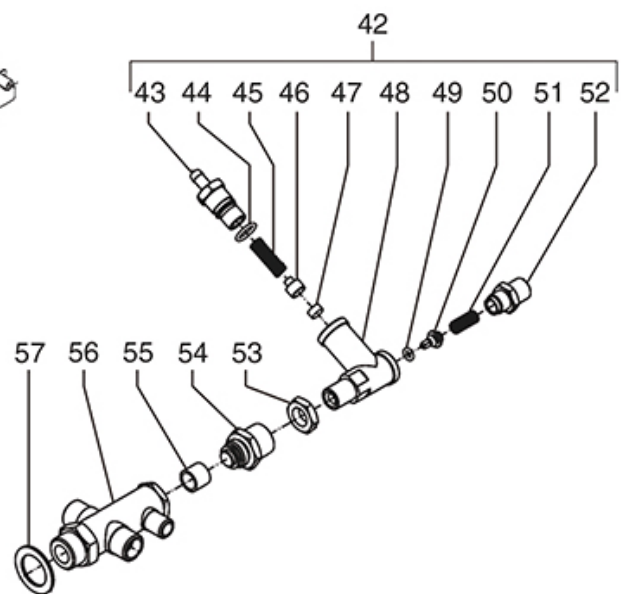

TAPS ELLISSE NEW

ELLISSE NEW

BEZZERA

Position	LF code no.	Description
6	5048263	WATER/STEAM TAP NUT
7	1348326	SPRING RING RADIAL $\varnothing$ 7 mm
9	1186105	COPPER FLAT GASKET $\varnothing$ 28x24x1 mm
12	1186709	O-RING 0115 VITON
13	5048170	GASKET HOLDER PLUS
14	1186102	FLAT EPDM GASKET $\varnothing$ 19x3.5x4 mm
16	1186101	SCREW FOR GASKET HOLDER
22	1548044	TAP WATER/STEAM PLUS
27	1449370	STEAM PIPE COMPLETE
29	1250545	SPRING $\varnothing$ 14x10 mm
30	1186304	O-RING 0112 EPDM
31	1186331	BUSHING
32	1186332	CONICAL PTFE SEAL $\varnothing$ 16.5x6x5.5 mm
33	1348328	RING NUT FOR TAP
35	1186180	BURN PREVENTING RUBBERPIECE $\varnothing$ 10 mm
39	1186707	O-RING 0108 VITON
44	1186730	O-RING 0114 VITON
45	1250358	SPRING $\varnothing$ 8x33 mm EXPANSION VALVE
47	1186154	BLIND GASKET 8x4
49	1186612	O-RING 02025 VITON
51	5049014	SPRING $\varnothing$ 7.5x22 mm
55	1160501	WATER FILTER $\varnothing$ 14x10x12 mm