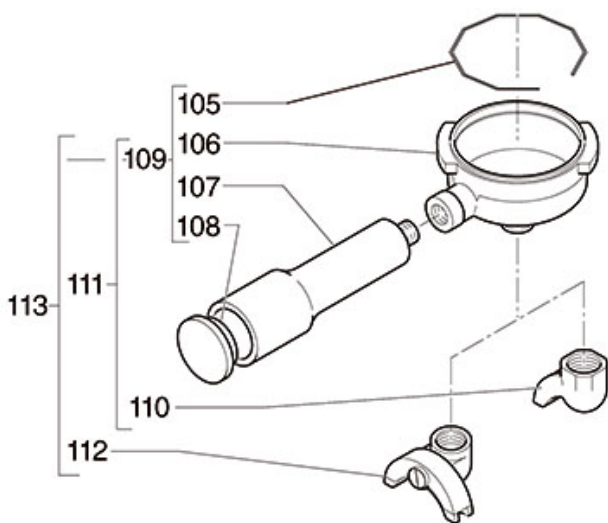

Suitable universal spare parts may not be included

BREW GROUP B2000-B2006-B3000

B2000-B2006

B2000DE

BEZZERA

Position	LF code no.	Description
1	1190001	PAPER SHIM \varnothing 73x59x0.8 mm
2	1190002	RUBBER SHIM \varnothing 73x59x1 mm EPDM
3	1449552	DRAIN PIPE \varnothing 1/8"x100 mm
4	1120334	3-WAY MECHANICAL COMPONENT LUCIFER
5	1120008	COIL SIRAI ZA30A 9W 230V 50Hz
5	1120332	COIL LUCIFER/PARKER 220/240V 9W 50Hz
5	1120363	COIL LUCIFER 483510S5 9W 115V 50/60Hz
6	1120101	3-WAY SOLENOID VALVE PARKER 115V 50/60Hz
6	1120306	3-WAY SOLENOID VALVE SIRAI 230V 50Hz
7	3120044	CONNECTOR FEMALE SMALL
8	1184006	LOW CYLINDER HEAD SCREW M4x12
9	1348814	TOOTHED WASHER EXT. M4
10	1186611	O-RING 02025 RED SILICONE
10	1186612	O-RING 02025 VITON
12	1500530	NOZZLE M5x1 HOLE \varnothing 0.75 mm
14	1528084	CYLINDER HEAD SCREW M8x25
15	1439003	CAP \varnothing 18 mm FOR BREW GROUP
16	1186714	O-RING 0119 VITON
17	1160501	WATER FILTER \varnothing 14x10x12 mm
26	3186580	OR GASKET 04131 VITON
27	1002010	FILTER HOLDER FITTING BELL
28	1486018	FILTERHOLDER GASKET \varnothing 66x56.5x5.3 mm
28	1486020	FILTER HOLDER GASKET \varnothing 69x57x6 mm
28	1786059	FILTER HOLDER GASKET \varnothing 72x55.5x9.3 mm
29	1086502	SHOWER HOLDER DIFFUSER
30	1081006	SHOWER SCREEN \varnothing 51.5 mm
30	1081007	SHOWER \varnothing 51.5 mm
30	1081036	SHOWER \varnothing 57.5 mm
30	1081536	SHOWER SCREEN \varnothing 57.5 mm
31	1528023	COUNTERSUNK FLAT HEAD SCREWS M5x16
31	1528501	COUNTERSUNK HEAD SCREWS WITH SHELLM5x12
37	1160516	WATER FILTER \varnothing 11 mm
100	1160339	BLIND FILTER
101	1160251	1 CUP FILTER 6 g
102	1160252	2-CUP FILTER 12 GRAMS
103	1160335	1 CUP FILTER 7 g
104	1160337	2-CUP FILTER 14 GRAMS
105	1250101	FILTER BLOCKING SPRING \varnothing 1,00 mm INOX
106	1165006	FILTER HOLDER COFFEE MACHINES
107	1241504	FILTER HOLDER HANDLE M12
110	1022501	SINGLE SPOUT \varnothing 3/8"
112	1022502	DOUBLE SPOUT \varnothing 3/8"
114	1165181	BOTTOMLESS FILTER HOLDER BEZZERA
115	1460100	PRECISION FILTER 1 CUP 6/8 g H24.5
115	1460101	PRECISION FILTER 1 CUP 7/9 g H26.5
116	1460102	PRECISION FILTER 2 CUPS 12/18 g H24.5
116	1460103	PRECISION FILTER 2 CUPS 14/20 g H26.5
116	1460104	PRECISION FILTER 2 CUPS 18/22 g H28,5
117	1460200	PRECISION SHOWER SCREEN \varnothing 51.5 mm
117	1460203	PRECISION SHOWER SCREEN \varnothing 57 mm
117	1460205	PRECISION SHOWER SCREEN \varnothing 51.5 mm
117	1460208	PRECISION SHOWER SCREEN \varnothing 57 mm