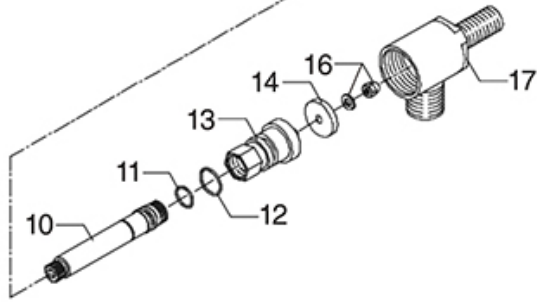

TAPS ELLISSE-EBBIS

ELLISSE-EBBIS

BEZZERA

Position	LF code no.	Description
6	5048263	WATER/STEAM TAP NUT
7	1348326	SPRING RING RADIAL \varnothing 7 mm
9	1186105	COPPER FLAT GASKET \varnothing 28x24x1 mm
11	1186707	O-RING 0108 VITON
12	1186709	O-RING 0115 VITON
13	5048170	GASKET HOLDER PLUS
14	1186102	FLAT EPDM GASKET \varnothing 19x3.5x4 mm
16	1186101	SCREW FOR GASKET HOLDER
22	1348758	WATER/STEAM TAP
23	1241353	WATER TAP KNOB
24	1241364	STEAM TAP KNOB
25	1241355	WATER TAP KNOB
26	1241365	STEAM TAP KNOB
27	1449370	STEAM PIPE COMPLETE
28	1449373	COMPLETE WATER PIPE
29	1250545	SPRING \varnothing 14x10 mm
30	1186304	O-RING 0112 EPDM
31	1186331	BUSHING
32	1186332	CONICAL PTFE SEAL \varnothing 16.5x6x5.5 mm
33	1348328	RING NUT FOR TAP
35	1186180	BURN PREVENTING RUBBERPIECE \varnothing 10 mm
43	1186730	O-RING 0114 VITON
44	1250358	SPRING \varnothing 8x33 mm EXPANSION VALVE
46	1186154	BLIND GASKET 8x4
48	1186612	O-RING 02025 VITON
50	5049014	SPRING \varnothing 7.5x22 mm
59	1160501	WATER FILTER \varnothing 14x10x12 mm