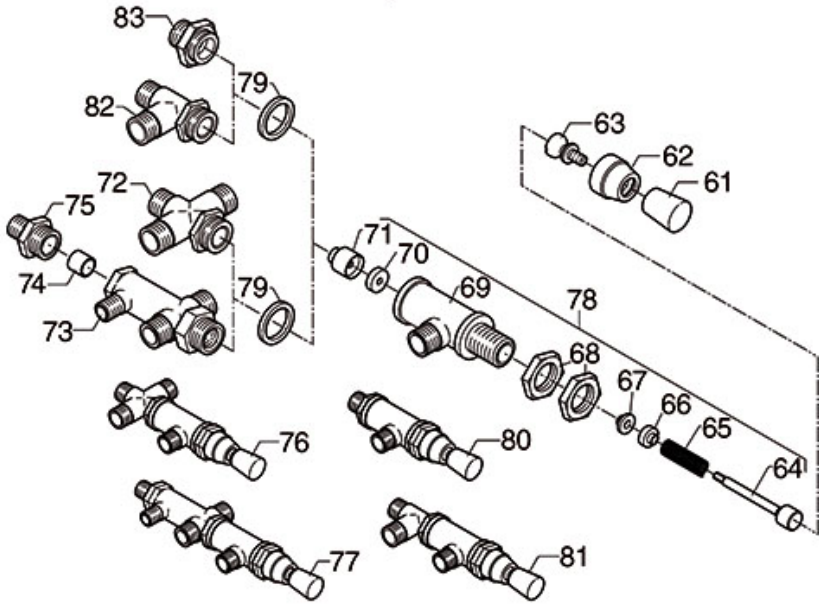

PER MACCHINE PRIMA DEL 2005
FOR MACHINES BUILT UNTIL 2005