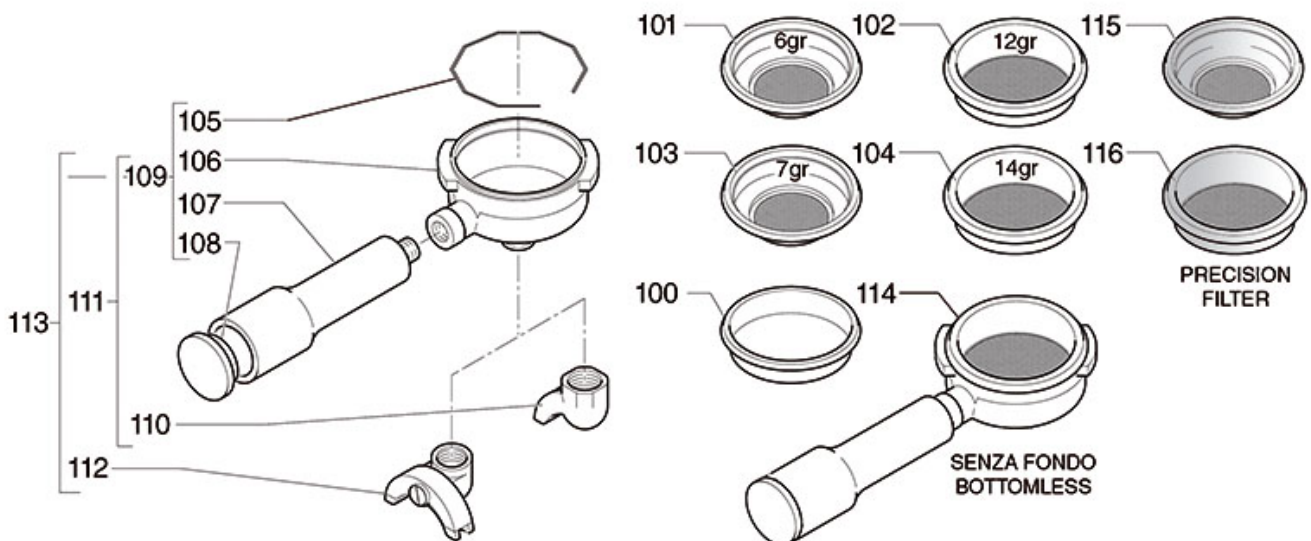

BREW GROUP B2000MN-B3000

B2000MN

BEZZERA

Position	LF code no.	Description
1	1449552	DRAIN PIPE $\varnothing$ 1/8"x100 mm
4	1120334	3-WAY MECHANICAL COMPONENT LUCIFER
6	1240731	PERMANENT MAGNET
8	1184006	LOW CYLINDER HEAD SCREW M4x12
9	1348814	TOOTHED WASHER EXT. M4
10	1186611	O-RING 02025 RED SILICONE
10	1186612	O-RING 02025 VITON
12	1500530	NOZZLE M5x1 HOLE $\varnothing$ 0.75 mm
14	1528084	CYLINDER HEAD SCREW M8x25
15	1439003	CAP $\varnothing$ 18 mm FOR BREW GROUP
16	1186714	O-RING 0119 VITON
17	1160501	WATER FILTER $\varnothing$ 14x10x12 mm
26	3186580	OR GASKET 04131 VITON
27	1002010	FILTER HOLDER FITTING BELL
28	1486018	FILTERHOLDER GASKET $\varnothing$ 66x56.5x5.3 mm
28	1486020	FILTER HOLDER GASKET $\varnothing$ 69x57x6 mm
28	1786059	FILTER HOLDER GASKET $\varnothing$ 72x55.5x9.3 mm
29	1086502	SHOWER HOLDER DIFFUSER
30	1081006	SHOWER SCREEN $\varnothing$ 51.5 mm
30	1081007	SHOWER $\varnothing$ 51.5 mm
30	1081036	SHOWER $\varnothing$ 57.5 mm
30	1081536	SHOWER SCREEN $\varnothing$ 57.5 mm
31	1528023	COUNTERSUNK FLAT HEAD SCREWS M5x16
31	1528501	COUNTERSUNK HEAD SCREWS WITH SHELLM5x12
34	1348814	TOOTHED WASHER EXT. M4
50	1069001	PLASTIC MEASURING SPOON 20 ml
51	1069002	STAINLESS STEEL MEASURING SPOON 20 ml
52	1384003	BLACK SHOWER CLEANING BRUSH
53	1384002	BRUSH FOR MAINTENANCE
54	1384001	BRUSH FOR COFFEE SHOWER
55	1385002	NYLON COFFEE TAMPER $\varnothing$ 50/57 mm
56	1385042	POLISHED ALUMINUM TAMPER $\varnothing$ 58 mm
56	1385053	ANODISED ALUMINUM TAMPER $\varnothing$ 58 mm
57	1385600	DYNAMOMETRIC MANUAL COFFEE TAMPER $\varnothing$ 57mm
60	1190001	PAPER SHIM $\varnothing$ 73x59x0.8 mm
61	1190002	RUBBER SHIM $\varnothing$ 73x59x1 mm EPDM
100	1160339	BLIND FILTER
101	1160251	1 CUP FILTER 6 g
102	1160252	2-CUP FILTER 12 GRAMS
103	1160335	1 CUP FILTER 7 g
104	1160337	2-CUP FILTER 14 GRAMS
105	1250101	FILTER BLOCKING SPRING $\varnothing$ 1,00 mm INOX
106	1165006	FILTER HOLDER COFFEE MACHINES
107	1241504	FILTER HOLDER HANDLE M12
110	1022501	SINGLE SPOUT $\varnothing$ 3/8"
112	1022502	DOUBLE SPOUT $\varnothing$ 3/8"
114	1165181	BOTTOMLESS FILTER HOLDER BEZZERA
115	1460100	PRECISION FILTER 1 CUP 6/8 g H24.5
115	1460101	PRECISION FILTER 1 CUP 7/9 g H26.5
116	1460102	PRECISION FILTER 2 CUPS 12/18 g H24.5
116	1460103	PRECISION FILTER 2 CUPS 14/20 g H26.5
116	1460104	PRECISION FILTER 2 CUPS 18/22 g H28,5
117	1460200	PRECISION SHOWER SCREEN $\varnothing$ 51.5 mm
117	1460203	PRECISION SHOWER SCREEN $\varnothing$ 57 mm
117	1460205	PRECISION SHOWER SCREEN $\varnothing$ 51.5 mm
117	1460208	PRECISION SHOWER SCREEN $\varnothing$ 57 mm