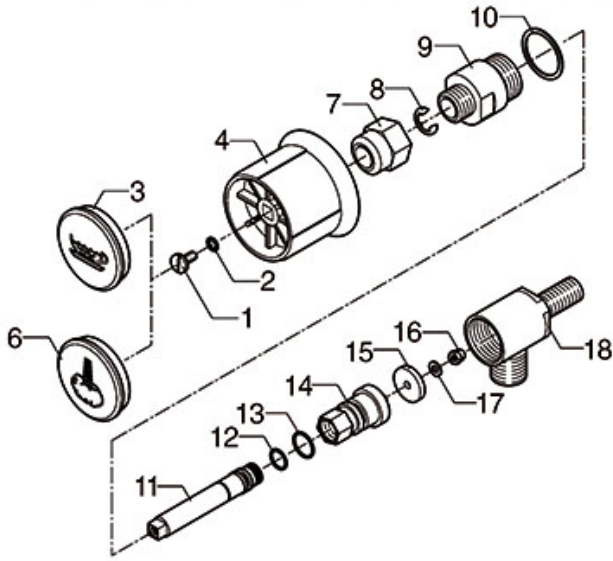

TAPS B2000-B2006-B2009-B3000-B2013

B2000-B2000AL-B2006-B2006AL-B2009-B2013