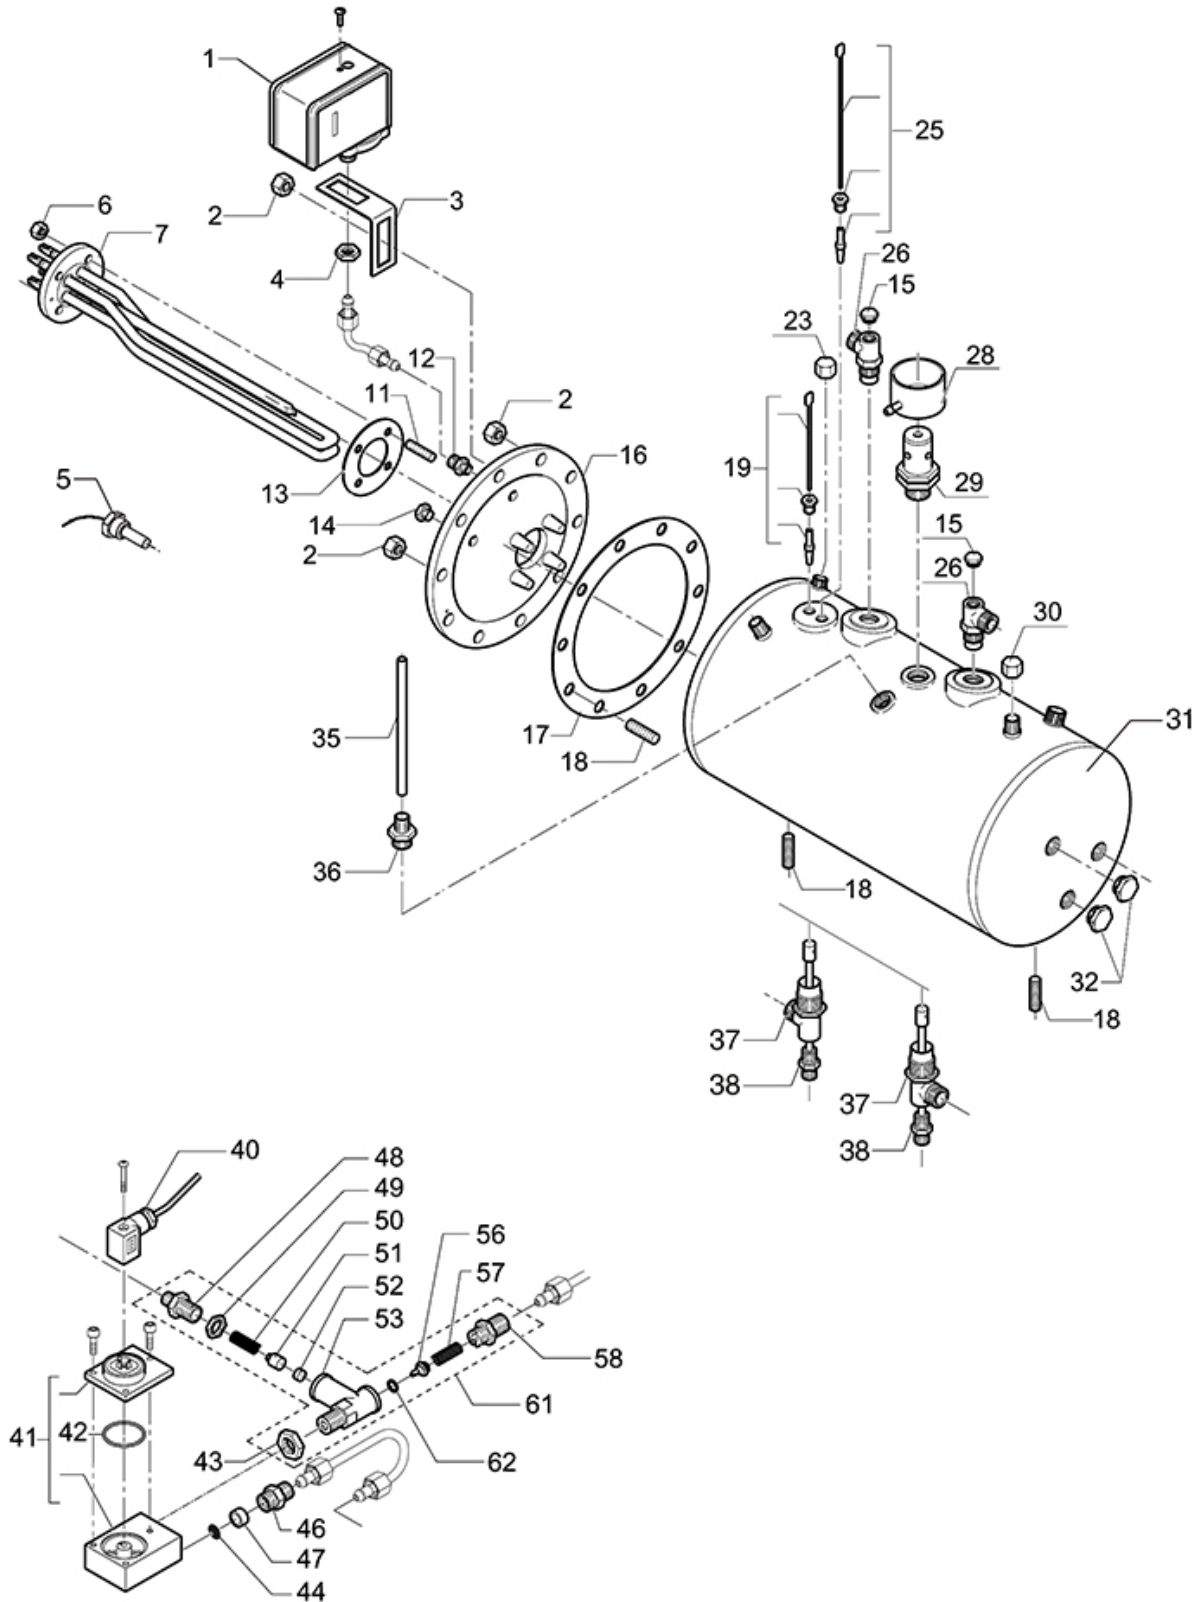

BOILER

B2000-B2006-B3000-B4000-B6000-EBBIS-ELLISSE

BEZZERA

Position	LF code no.	Description
1	1320531	PRESSURE SWITCH P302/6 3-POLES 30A
5	5051250	TEMPERATURE PROBE $\varnothing$ 1/4"M
6	3060069	HEXAGONAL NUT M8 MEDIUM
7	1755004	HEATING ELEMENT 2000W 220V
7	1755223	HEATING ELEMENT 1850/2200W 220/240V
7	1755225	HEATING ELEMENT 3300/3800W 220/240V
7	1755227	HEATING ELEMENT 4600/5400W 220/240V
7	1755620	HEATING ELEMENT 3500W 110V
13	1186628	FLAT CARBO GASKET $\varnothing$ 76x40x2 mm
17	1186541	BOILER GASKET $\varnothing$ 205x150x2 mm
17	5035312	NON-ASBESTOS FLAT GASKET $\varnothing$ 205x151x2 mm
19	5052337	LEVEL PROBE M10-90 mm
25	5052338	LEVEL PROBE M10-155 mm
29	1515110	BOILER VALVE $\varnothing$ 1/2"M 1.8bar CE-PED
29	5029783	BOILER VALVE $\varnothing$ 1/2"M
40	1455033	CONNECTOR FEMALE SMALL
41	1455067	VOLUMETRIC FLOWMETER GICAR
42	1186631	O-RING 02112 VITON
44	1160516	WATER FILTER $\varnothing$ 11 mm
52	1186154	BLIND GASKET 8x4
57	5049014	SPRING $\varnothing$ 7.5x22 mm
62	1186612	O-RING 02025 VITON