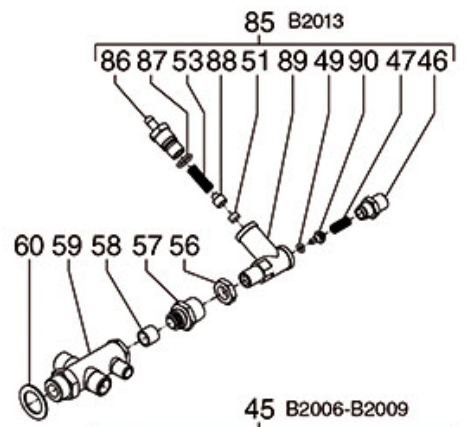

PER MACCHINE PRIMA DEL 2005
FOR MACHINES BUILT UNTIL 2005