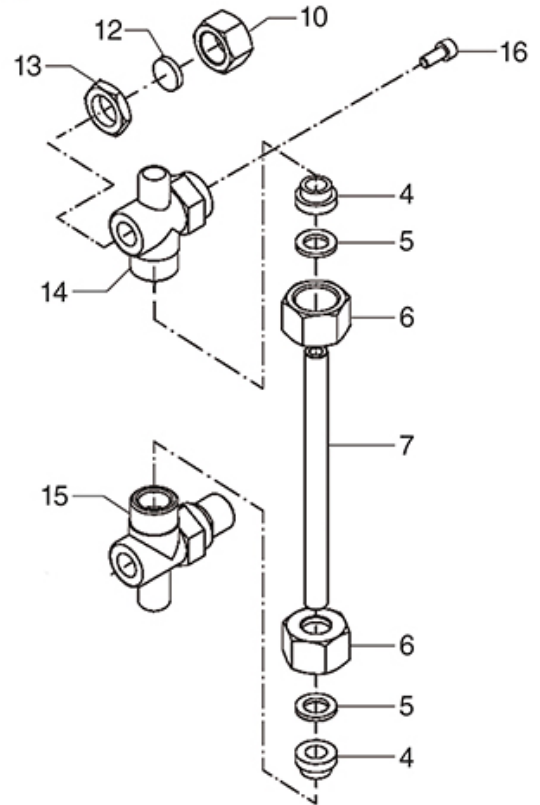

B2013

B2009