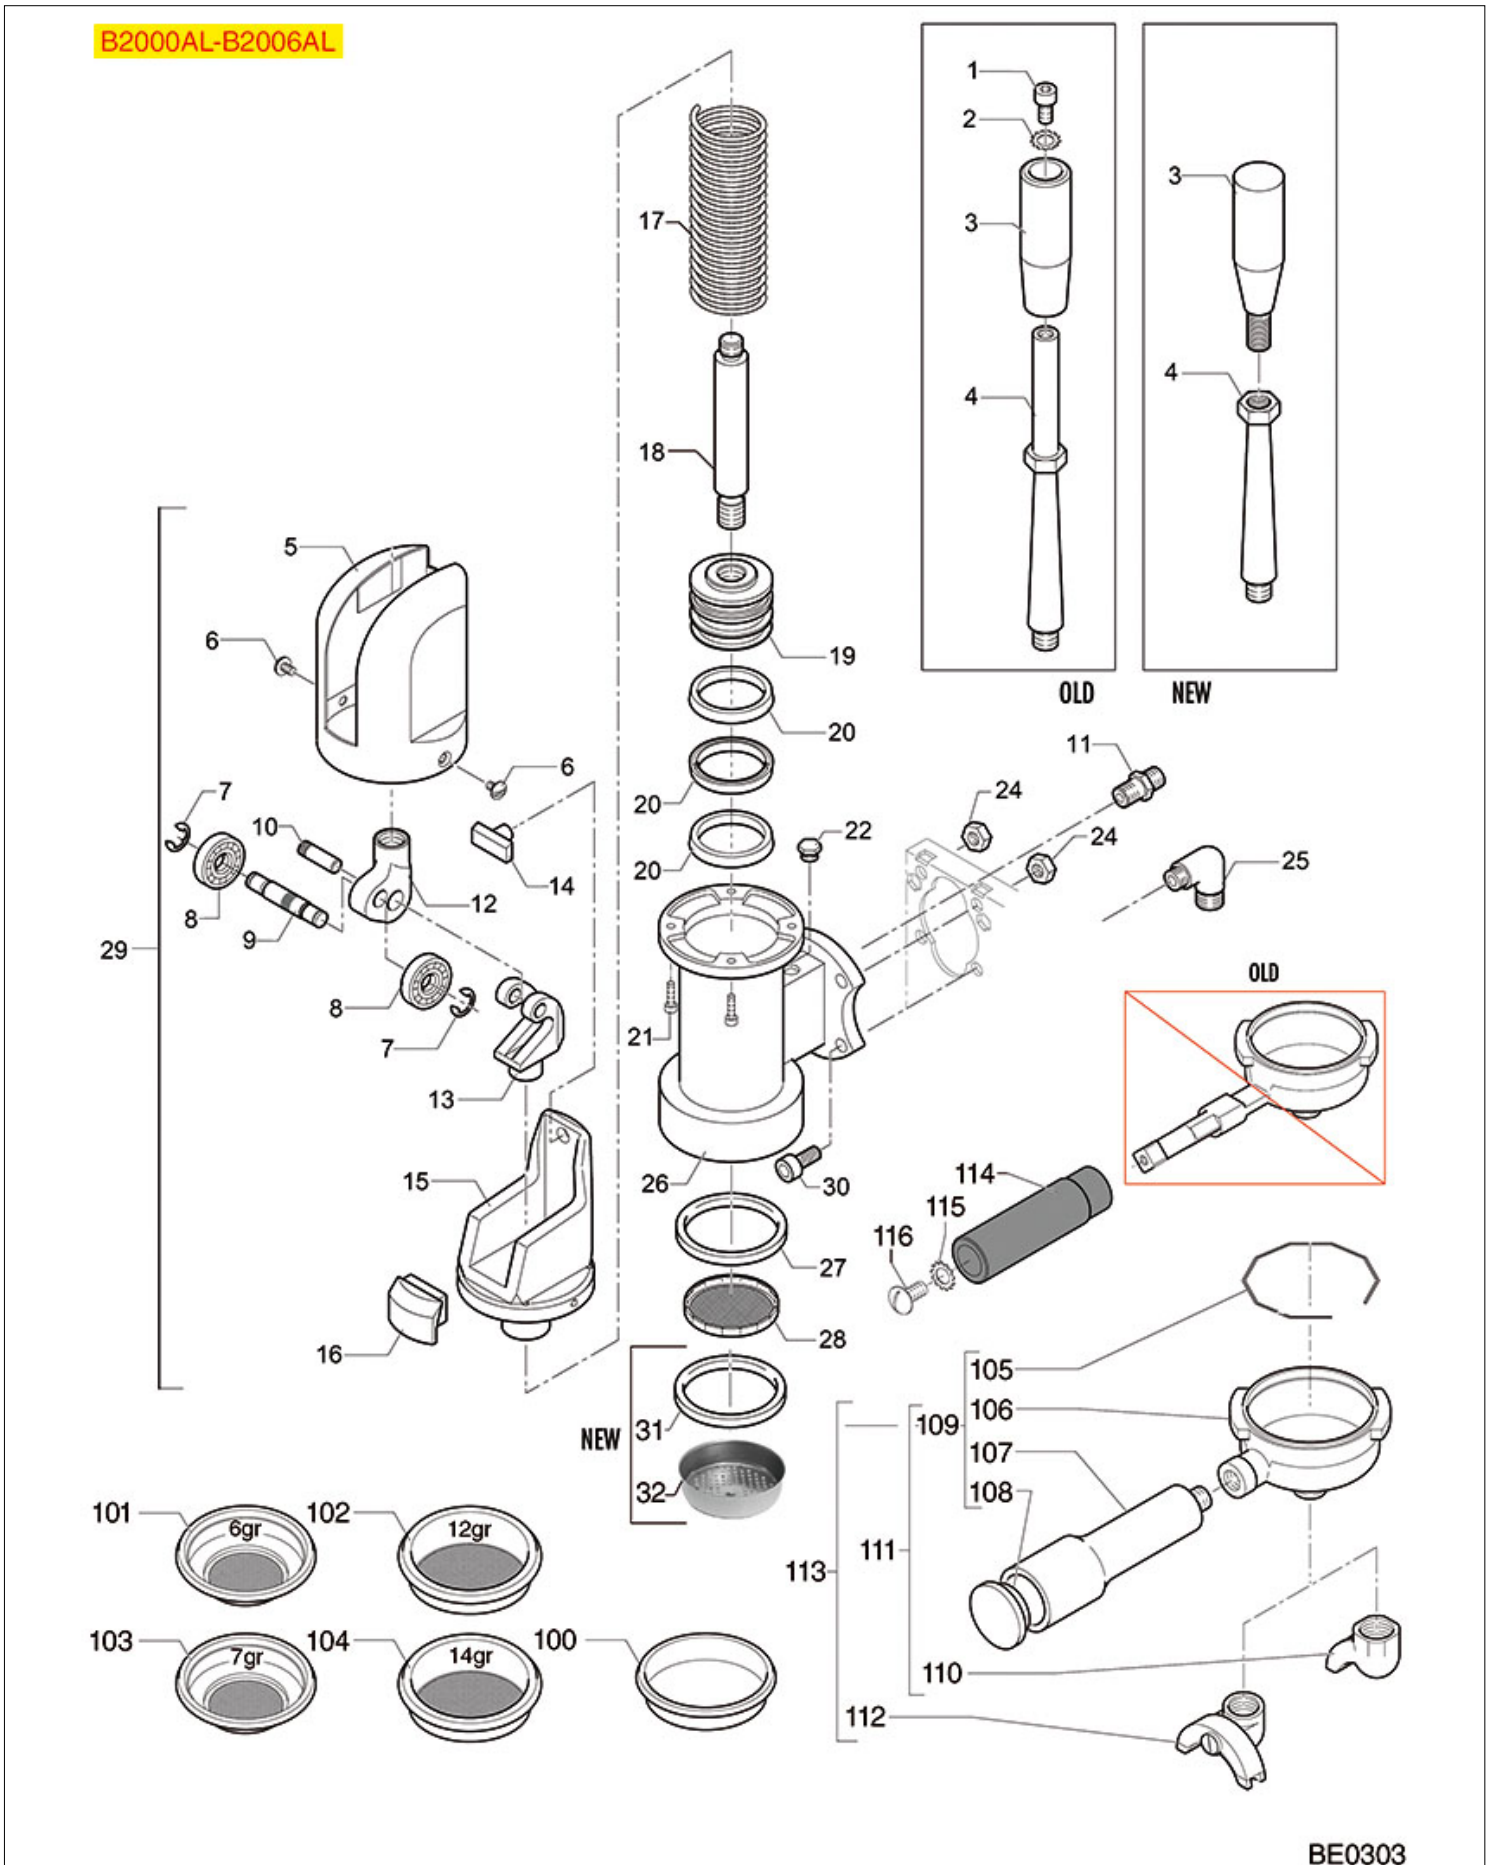

BREW GROUP B2000AL-B2006AL

BEZZERA

Position	LF code no.	Description
3	1241504	FILTER HOLDER HANDLE M12
7	1348023	RADIAL SEEGER RING $\varnothing$ 9 mm
14	1186205	RUBBER SHOCK ABSORBER
16	1012003	RUBBER BUMPER
17	1250357	LEVER GROUP SPRING
20	1186835	LIP GASKET $\varnothing$ 51x40x7.3 mm
27	1486018	FILTERHOLDER GASKET $\varnothing$ 66x56.5x5.3 mm
28	1081003	SHOWER SCREEN $\varnothing$ 57.5 mm
30	1528084	CYLINDER HEAD SCREW M8x25
31	1786059	FILTER HOLDER GASKET $\varnothing$ 72x55.5x9.3 mm
32	1081016	SHOWER SCREEN $\varnothing$ 60 mm
32	1081116	SHOWER SCREEN $\varnothing$ 60 mm
32	1081216	SHOWER SCREEN $\varnothing$ 60 mm
32	1081516	SHOWER $\varnothing$ 60 mm
100	1160339	BLIND FILTER
101	1160251	1 CUP FILTER 6 g
102	1160252	2-CUP FILTER 12 GRAMS
103	1160335	1 CUP FILTER 7 g
104	1160337	2-CUP FILTER 14 GRAMS
105	1250101	FILTER BLOCKING SPRING $\varnothing$ 1,00 mm INOX
106	1165128	FILTER HOLDER BEZZERA COFFEE MACHINES
107	1241501	FILTER HOLDER HANDLE M12
110	1022501	SINGLE SPOUT $\varnothing$ 3/8"
112	1022502	DOUBLE SPOUT $\varnothing$ 3/8"