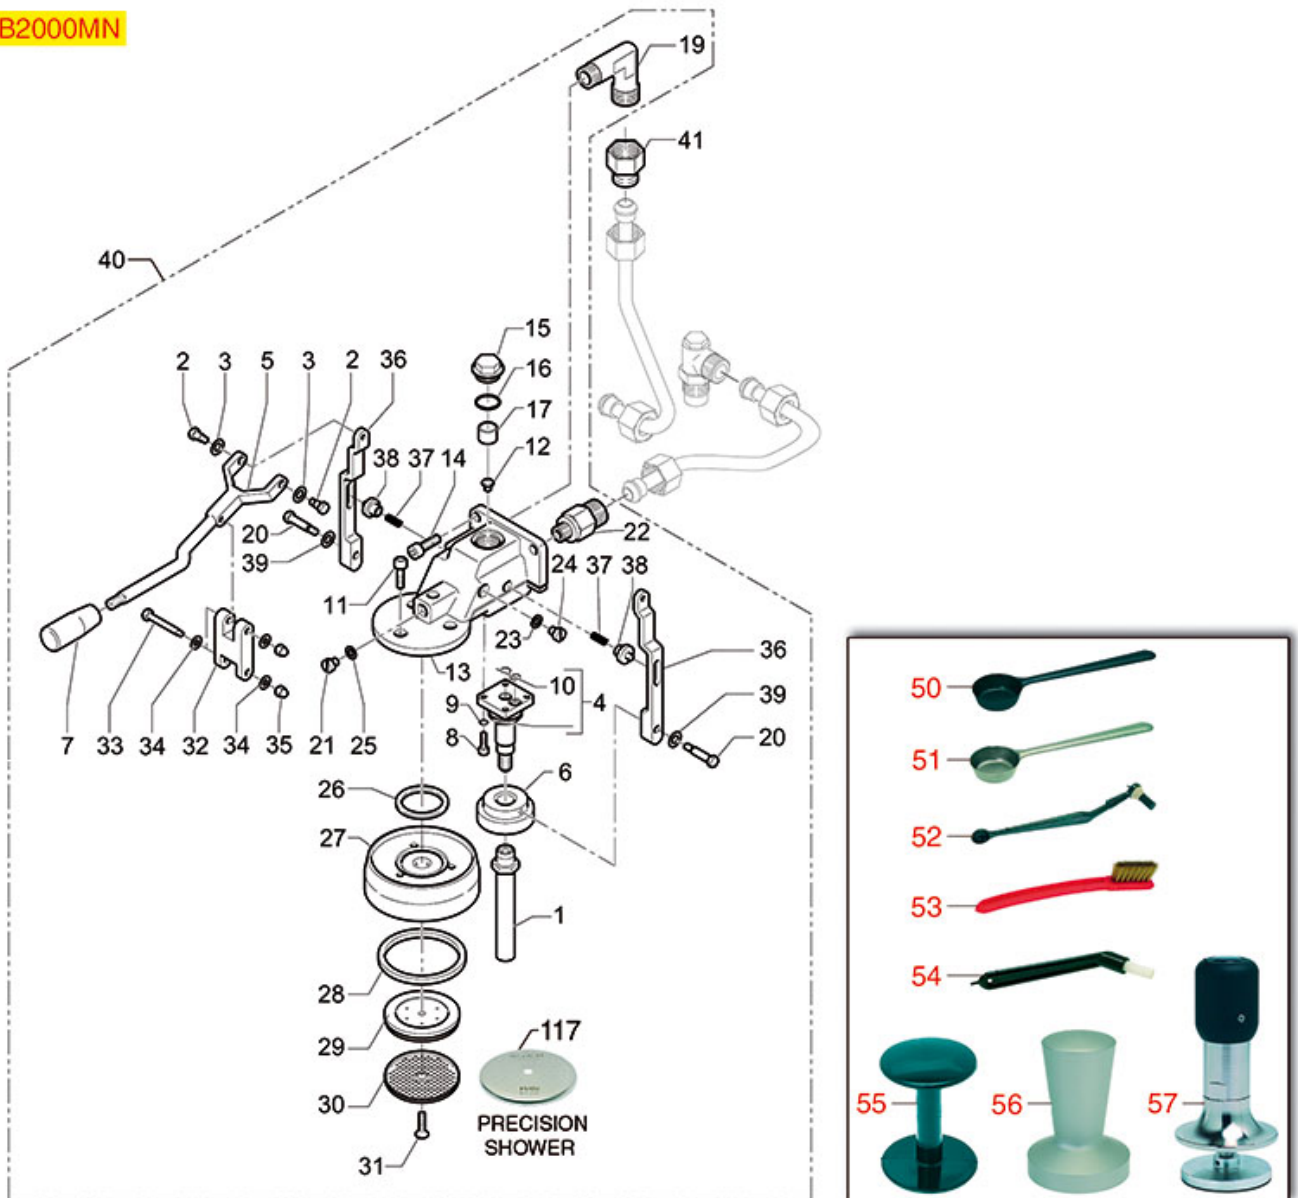

BREW GROUP B2000MN-B3000

B2000MN

BEZZERA

Position	LF code no.	Description
1	1449552	DRAIN PIPE $\varnothing$ 1/8"x100 mm
4	1120334	3-WAY MECHANICAL COMPONENT LUCIFER
6	1240731	PERMANENT MAGNET
8	1184006	LOW CYLINDER HEAD SCREW M4x12
9	1348814	TOOTHED WASHER EXT. M4
10	1186611	O-RING 02025 RED SILICONE
10	1186612	O-RING 02025 VITON
12	1500530	NOZZLE M5x1 HOLE $\varnothing$ 0.75 mm
14	1528084	CYLINDER HEAD SCREW M8x25
15	1439003	CAP $\varnothing$ 18 mm FOR BREW GROUP
16	1186714	O-RING 0119 VITON
17	1160501	WATER FILTER $\varnothing$ 14x10x12 mm
26	3186580	OR GASKET 04131 VITON
27	1002010	FILTER HOLDER FITTING BELL
28	1486018	FILTERHOLDER GASKET $\varnothing$ 66x56.5x5.3 mm
28	1486020	FILTER HOLDER GASKET $\varnothing$ 69x57x6 mm
28	1786059	FILTER HOLDER GASKET $\varnothing$ 72x55.5x9.3 mm
29	1086502	SHOWER HOLDER DIFFUSER
30	1081006	SHOWER SCREEN $\varnothing$ 51.5 mm
30	1081007	SHOWER $\varnothing$ 51.5 mm
30	1081036	SHOWER $\varnothing$ 57.5 mm
30	1081536	SHOWER SCREEN $\varnothing$ 57.5 mm
31	1528023	COUNTERSUNK FLAT HEAD SCREWS M5x16
31	1528501	COUNTERSUNK HEAD SCREWS WITH SHELLM5x12
34	1348814	TOOTHED WASHER EXT. M4
50	1069001	PLASTIC MEASURING SPOON 20 ml
51	1069002	STAINLESS STEEL MEASURING SPOON 20 ml
52	1384003	BLACK SHOWER CLEANING BRUSH
53	1384002	BRUSH FOR MAINTENANCE
54	1384001	BRUSH FOR COFFEE SHOWER
55	1385002	NYLON COFFEE TAMPER $\varnothing$ 50/57 mm
56	1385042	POLISHED ALUMINUM TAMPER $\varnothing$ 58 mm
56	1385053	ANODISED ALUMINUM TAMPER $\varnothing$ 58 mm
57	1385600	DYNAMOMETRIC MANUAL COFFEE TAMPER $\varnothing$ 57mm
60	1190001	PAPER SHIM $\varnothing$ 73x59x0.8 mm
61	1190002	RUBBER SHIM $\varnothing$ 73x59x1 mm EPDM
100	1160339	BLIND FILTER
101	1160251	1 CUP FILTER 6 g
102	1160252	2-CUP FILTER 12 GRAMS
103	1160335	1 CUP FILTER 7 g
104	1160337	2-CUP FILTER 14 GRAMS
105	1250101	FILTER BLOCKING SPRING $\varnothing$ 1,00 mm INOX
106	1165006	FILTER HOLDER COFFEE MACHINES
107	1241504	FILTER HOLDER HANDLE M12
110	1022501	SINGLE SPOUT $\varnothing$ 3/8"
112	1022502	DOUBLE SPOUT $\varnothing$ 3/8"
114	1165181	BOTTOMLESS FILTER HOLDER BEZZERA
115	1460100	PRECISION FILTER 1 CUP 6/8 g H24.5
115	1460101	PRECISION FILTER 1 CUP 7/9 g H26.5
116	1460102	PRECISION FILTER 2 CUPS 12/18 g H24.5
116	1460103	PRECISION FILTER 2 CUPS 14/20 g H26.5
116	1460104	PRECISION FILTER 2 CUPS 18/22 g H28,5
117	1460200	PRECISION SHOWER SCREEN $\varnothing$ 51.5 mm
117	1460203	PRECISION SHOWER SCREEN $\varnothing$ 57 mm
117	1460205	PRECISION SHOWER SCREEN $\varnothing$ 51.5 mm
117	1460208	PRECISION SHOWER SCREEN $\varnothing$ 57 mm