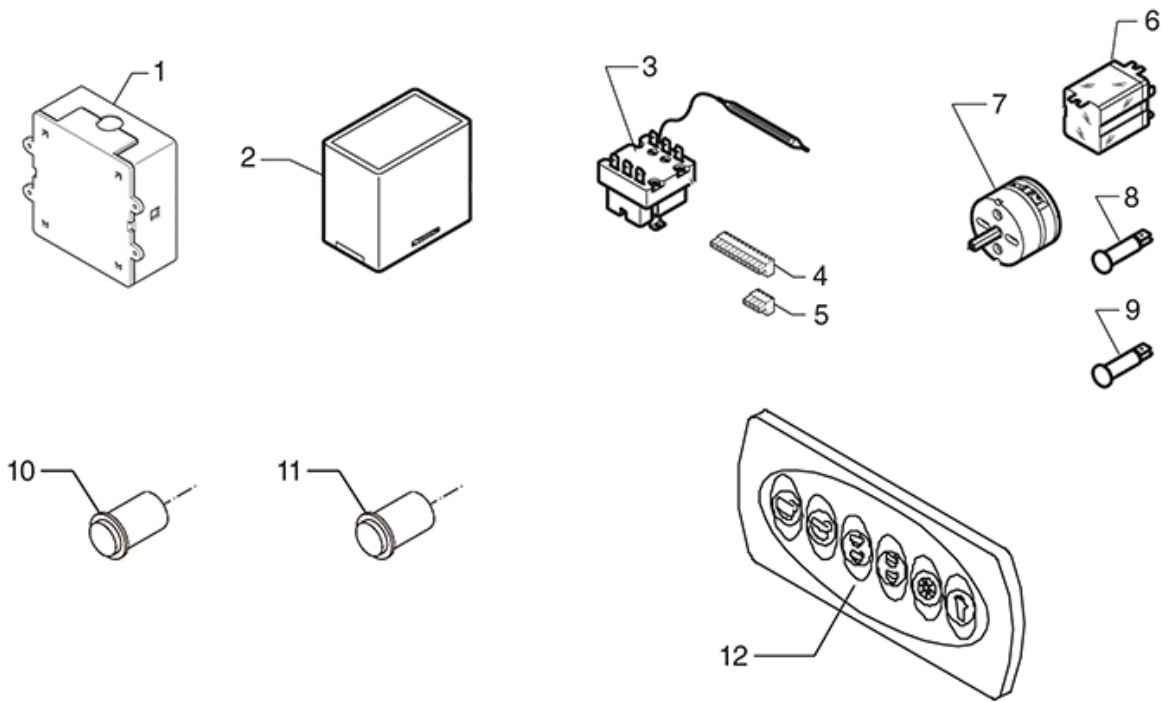

ELECTRICAL PARTS B6000-GALATEA

B6000