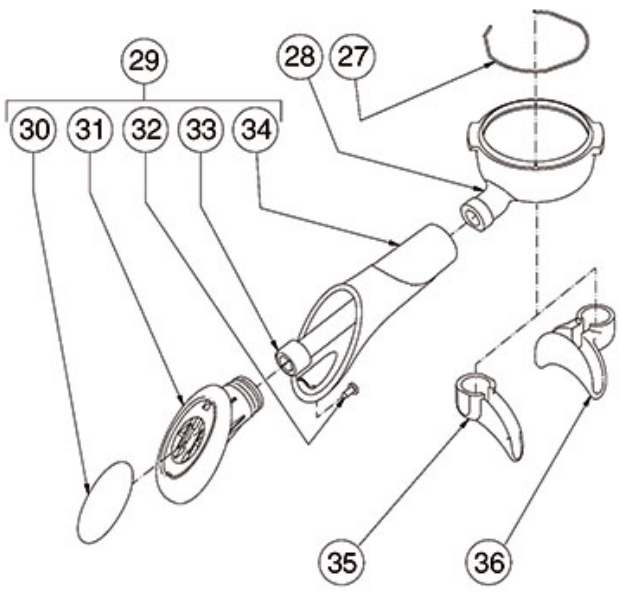

BREW GROUP B2013

B2013

BEZZERA

Position	LF code no.	Description
1	1528023	COUNTERSUNK FLAT HEAD SCREWS M5x16
2	1081036	SHOWER $\varnothing$ 57.5 mm
2	1081536	SHOWER SCREEN $\varnothing$ 57.5 mm
3	1086502	SHOWER HOLDER DIFFUSER
4	1786059	FILTER HOLDER GASKET $\varnothing$ 72x55.5x9.3 mm
5	1802002	FILTER-HOLDER COUPLING BELL
6	3186580	OR GASKET 04131 VITON
8	1755286	CARTRIDGE HEATING ELEMENT 50W 230V
9	1443079	CONTACT THERMOSTAT 95°C M4 250V 16A
10	1528026	CYLINDER HEAD SCREW M8x20
12	1528115	CYLINDER HEAD SCREW M5x25
19	1120263	SOLEN. VALVE PARKER 3 WAYS 230V 50/60Hz
24	1160339	BLIND FILTER
25	1160251	1 CUP FILTER 6 g
26	1160252	2-CUP FILTER 12 GRAMS
27	1250002	S/STEEL FILTER LOCKING SPRING $\varnothing$ 1.20 mm
28	1165131	FILTER HOLDER F/BEZZERA COFFEE MACHINES
29	1141009	FILTER-HOLDER KNOB M12
35	1022059	SINGLE SPOUT $\varnothing$ 3/8"
36	1022506	DOUBLE SPOUT $\varnothing$ 3/8"
37	1160335	1 CUP FILTER 7 g
38	1160337	2-CUP FILTER 14 GRAMS
115	1460100	PRECISION FILTER 1 CUP 6/8 g H24.5
115	1460101	PRECISION FILTER 1 CUP 7/9 g H26.5
116	1460102	PRECISION FILTER 2 CUPS 12/18 g H24.5
116	1460103	PRECISION FILTER 2 CUPS 14/20 g H26.5
116	1460104	PRECISION FILTER 2 CUPS 18/22 g H28,5
117	1460203	PRECISION SHOWER SCREEN $\varnothing$ 57 mm
117	1460208	PRECISION SHOWER SCREEN $\varnothing$ 57 mm
118	1190011	PAPER SEAL $\varnothing$ 72x58x0.8 mm
119	1190002	RUBBER SHIM $\varnothing$ 73x59x1 mm EPDM