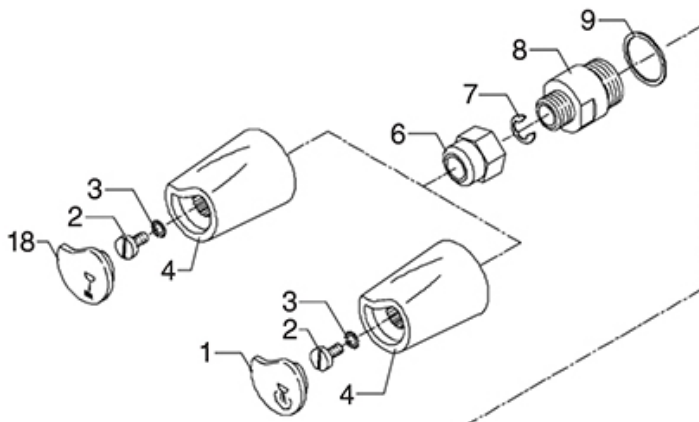

TAPS ELLISSE-EBBIS

ELLISSE-EBBIS

BEZZERA

Position	LF code no.	Description
6	5048263	WATER/STEAM TAP NUT
7	1348326	SPRING RING RADIAL \varnothing 7 mm
9	1186105	COPPER FLAT GASKET \varnothing 28x24x1 mm
11	1186707	O-RING 0108 VITON
12	1186709	O-RING 0115 VITON
13	5048170	GASKET HOLDER PLUS
14	1186102	FLAT EPDM GASKET \varnothing 19x3.5x4 mm
16	1186101	SCREW FOR GASKET HOLDER
22	1348758	WATER/STEAM TAP
23	1241353	WATER TAP KNOB
24	1241364	STEAM TAP KNOB
25	1241355	WATER TAP KNOB
26	1241365	STEAM TAP KNOB
27	1449370	STEAM PIPE COMPLETE
28	1449373	COMPLETE WATER PIPE
29	1250545	SPRING \varnothing 14x10 mm
30	1186304	O-RING 0112 EPDM
31	1186331	BUSHING
32	1186332	CONICAL PTFE SEAL \varnothing 16.5x6x5.5 mm
33	1348328	RING NUT FOR TAP
35	1186180	BURN PREVENTING RUBBERPIECE \varnothing 10 mm
43	1186730	O-RING 0114 VITON
44	1250358	SPRING \varnothing 8x33 mm EXPANSION VALVE
46	1186154	BLIND GASKET 8x4
48	1186612	O-RING 02025 VITON
50	5049014	SPRING \varnothing 7.5x22 mm
59	1160501	WATER FILTER \varnothing 14x10x12 mm