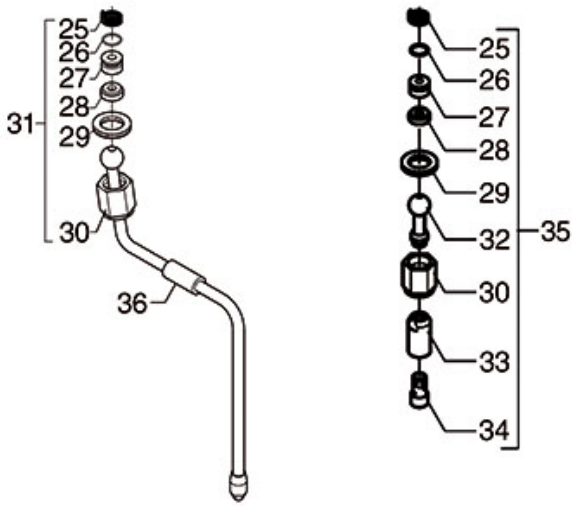

PER MACCHINE PRIMA DEL 2005
FOR MACHINES BUILT UNTIL 2005