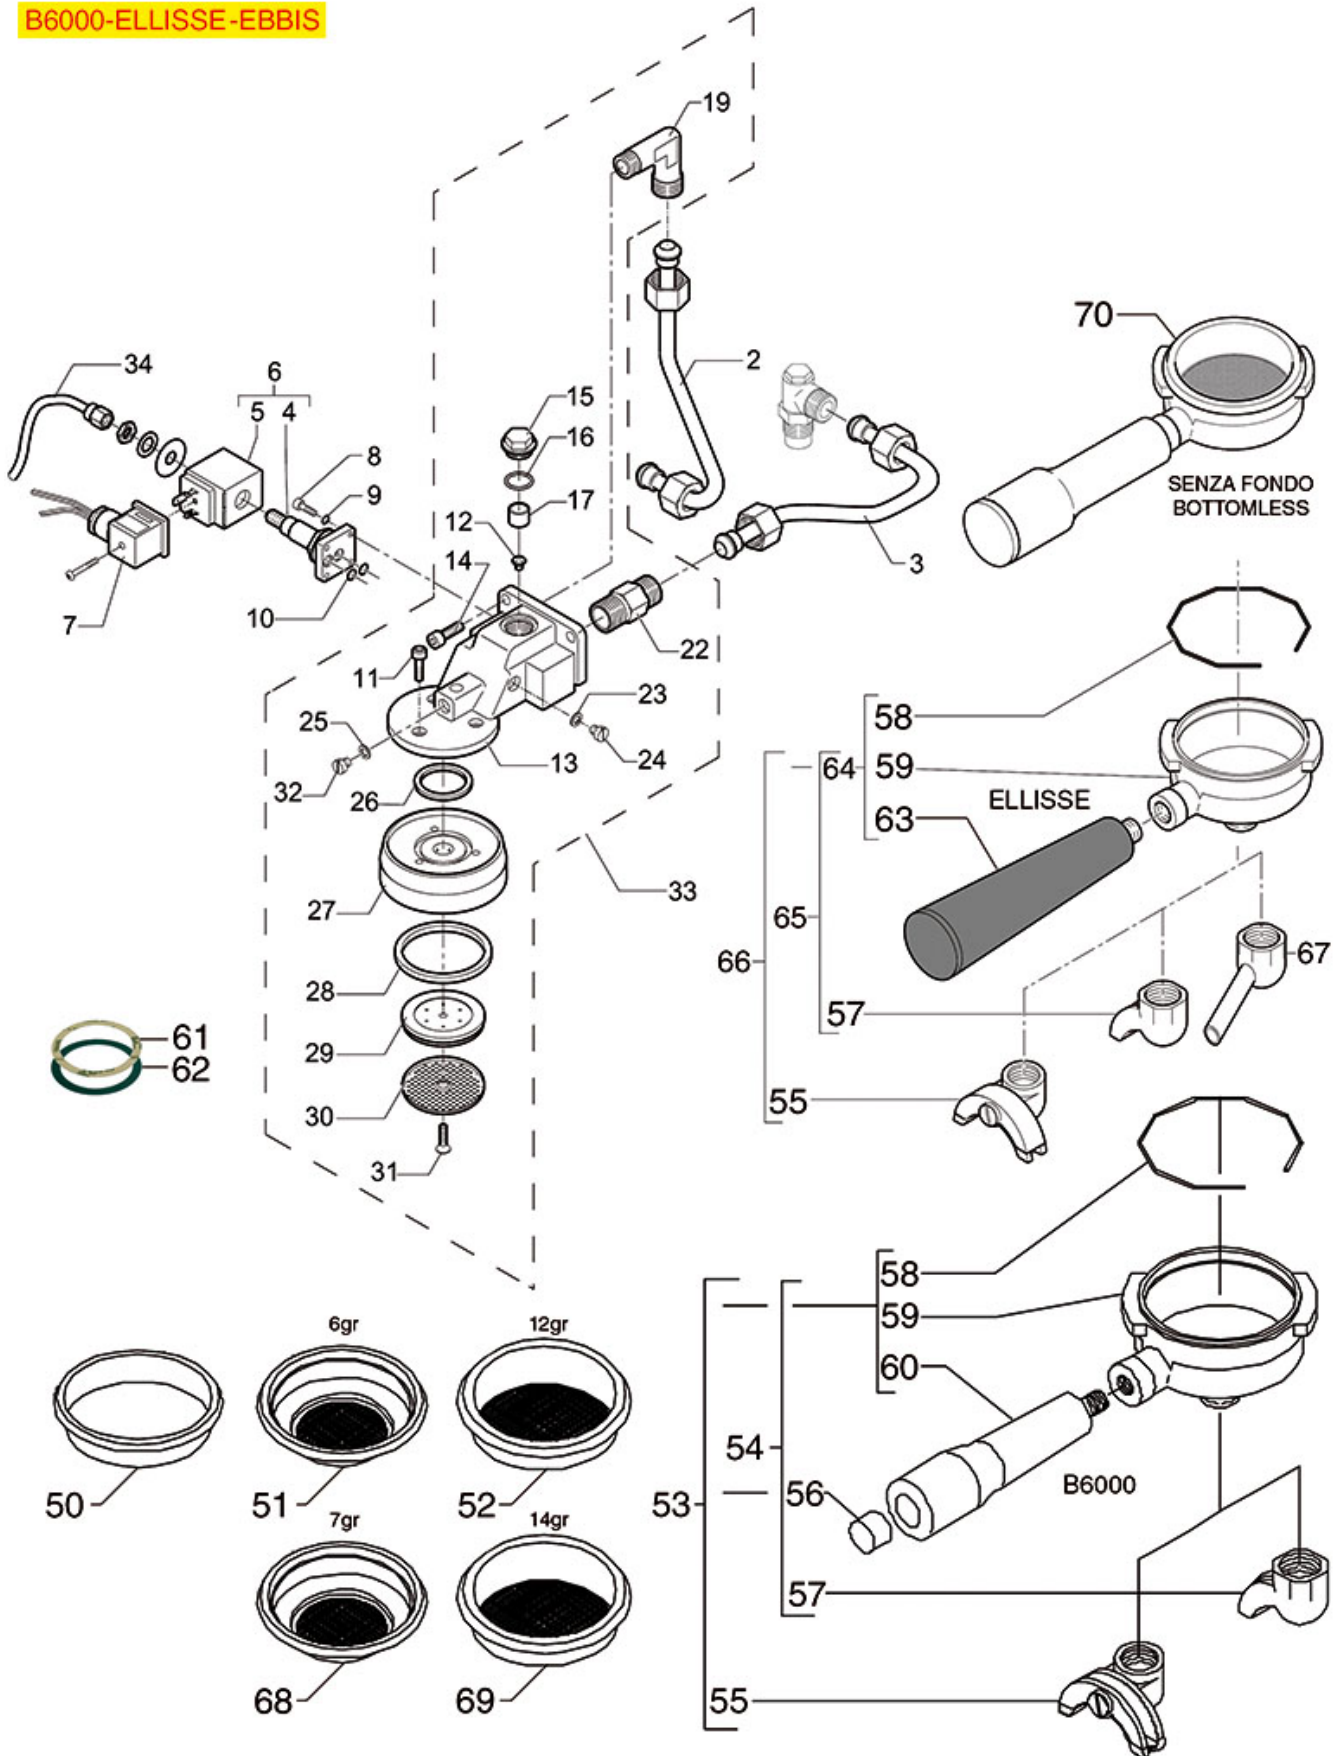

BREW GROUP B6000-ELLISSE-EBBIS

B6000-ELLISSE-EBBIS

BEZZERA

Position	LF code no.	Description
4	1120339	3-WAY MECHANICAL COMPONENT PARKER
5	1120008	COIL SIRAI ZA30A 9W 230V 50Hz
5	3120032	COIL PARKER ZB09 9W 220/240V 50/60Hz
6	1120335	3-WAY SOLENOID VALVE PARKER 230V 50/60Hz
7	3120044	CONNECTOR FEMALE SMALL
8	1184006	LOW CYLINDER HEAD SCREW M4x12
9	1348814	TOOTHED WASHER EXT. M4
10	1186611	O-RING 02025 RED SILICONE
10	1186612	O-RING 02025 VITON
12	1500530	NOZZLE M5x1 HOLE $\varnothing$ 0.75 mm
14	1528084	CYLINDER HEAD SCREW M8x25
15	1439003	CAP $\varnothing$ 18 mm FOR BREW GROUP
16	1186714	O-RING 0119 VITON
17	1160501	WATER FILTER $\varnothing$ 14x10x12 mm
26	3186580	OR GASKET 04131 VITON
27	1002010	FILTER HOLDER FITTING BELL
28	1786059	FILTER HOLDER GASKET $\varnothing$ 72x55.5x9.3 mm
29	1086502	SHOWER HOLDER DIFFUSER
30	1081036	SHOWER $\varnothing$ 57.5 mm
30	1081536	SHOWER SCREEN $\varnothing$ 57.5 mm
31	1528023	COUNTERSUNK FLAT HEAD SCREWS M5x16
50	1160339	BLIND FILTER
51	1160251	1 CUP FILTER 6 g
52	1160252	2-CUP FILTER 12 GRAMS
55	1022502	DOUBLE SPOUT $\varnothing$ 3/8"
57	1022059	SINGLE SPOUT $\varnothing$ 3/8"
58	1250002	S/STEEL FILTER LOCKING SPRING $\varnothing$ 1.20 mm
59	1165006	FILTER HOLDER COFFEE MACHINES
60	1241501	FILTER HOLDER HANDLE M12
61	1190001	PAPER SHIM $\varnothing$ 73x59x0.8 mm
62	1190002	RUBBER SHIM $\varnothing$ 73x59x1 mm EPDM
63	1241380	FILTER HOLDER HANDLE BLUE M12
63	1241381	FILTER HOLDER HANDLE M12
68	1160335	1 CUP FILTER 7 g
69	1160337	2-CUP FILTER 14 GRAMS
70	1165181	BOTTOMLESS FILTER HOLDER BEZZERA