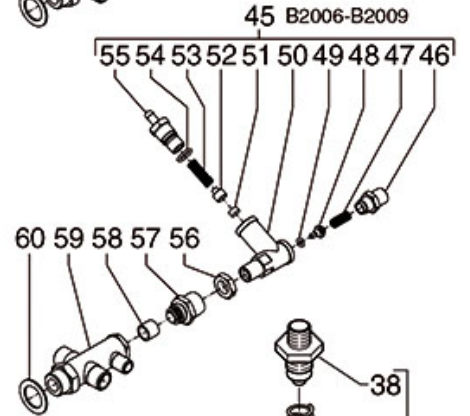

PER MACCHINE PRIMA DEL 2005
FOR MACHINES BUILT UNTIL 2005