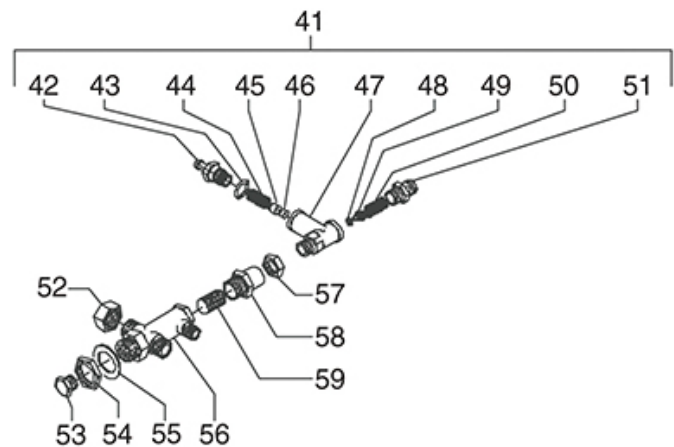

TAPS ELLISSE-EBBIS

ELLISSE-EBBIS

BEZZERA

Position	LF code no.	Description
6	5048263	WATER/STEAM TAP NUT
7	1348326	SPRING RING RADIAL \varnothing 7 mm
9	1186105	COPPER FLAT GASKET \varnothing 28x24x1 mm
11	1186707	O-RING 0108 VITON
12	1186709	O-RING 0115 VITON
13	5048170	GASKET HOLDER PLUS
14	1186102	FLAT EPDM GASKET \varnothing 19x3.5x4 mm
16	1186101	SCREW FOR GASKET HOLDER
22	1348758	WATER/STEAM TAP
23	1241353	WATER TAP KNOB
24	1241364	STEAM TAP KNOB
25	1241355	WATER TAP KNOB
26	1241365	STEAM TAP KNOB
27	1449370	STEAM PIPE COMPLETE
28	1449373	COMPLETE WATER PIPE
29	1250545	SPRING \varnothing 14x10 mm
30	1186304	O-RING 0112 EPDM
31	1186331	BUSHING
32	1186332	CONICAL PTFE SEAL \varnothing 16.5x6x5.5 mm
33	1348328	RING NUT FOR TAP
35	1186180	BURN PREVENTING RUBBERPIECE \varnothing 10 mm
43	1186730	O-RING 0114 VITON
44	1250358	SPRING \varnothing 8x33 mm EXPANSION VALVE
46	1186154	BLIND GASKET 8x4
48	1186612	O-RING 02025 VITON
50	5049014	SPRING \varnothing 7.5x22 mm
59	1160501	WATER FILTER \varnothing 14x10x12 mm