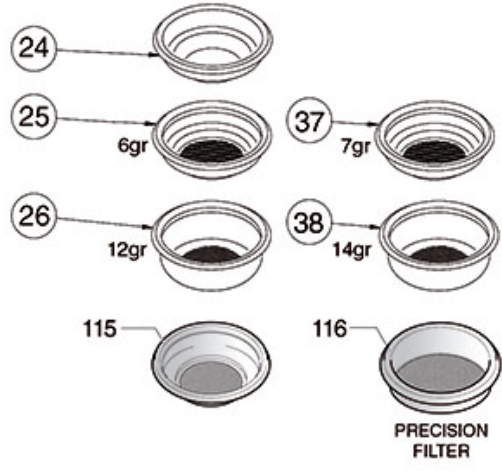

BREW GROUP B2013

B2013

BEZZERA

Position	LF code no.	Description
1	1528023	COUNTERSUNK FLAT HEAD SCREWS M5x16
2	1081036	SHOWER $\varnothing$ 57.5 mm
2	1081536	SHOWER SCREEN $\varnothing$ 57.5 mm
3	1086502	SHOWER HOLDER DIFFUSER
4	1786059	FILTER HOLDER GASKET $\varnothing$ 72x55.5x9.3 mm
5	1802002	FILTER-HOLDER COUPLING BELL
6	3186580	OR GASKET 04131 VITON
8	1755286	CARTRIDGE HEATING ELEMENT 50W 230V
9	1443079	CONTACT THERMOSTAT 95°C M4 250V 16A
10	1528026	CYLINDER HEAD SCREW M8x20
12	1528115	CYLINDER HEAD SCREW M5x25
19	1120263	SOLEN. VALVE PARKER 3 WAYS 230V 50/60Hz
24	1160339	BLIND FILTER
25	1160251	1 CUP FILTER 6 g
26	1160252	2-CUP FILTER 12 GRAMS
27	1250002	S/STEEL FILTER LOCKING SPRING $\varnothing$ 1.20 mm
28	1165131	FILTER HOLDER F/BEZZERA COFFEE MACHINES
29	1141009	FILTER-HOLDER KNOB M12
35	1022059	SINGLE SPOUT $\varnothing$ 3/8"
36	1022506	DOUBLE SPOUT $\varnothing$ 3/8"
37	1160335	1 CUP FILTER 7 g
38	1160337	2-CUP FILTER 14 GRAMS
115	1460100	PRECISION FILTER 1 CUP 6/8 g H24.5
115	1460101	PRECISION FILTER 1 CUP 7/9 g H26.5
116	1460102	PRECISION FILTER 2 CUPS 12/18 g H24.5
116	1460103	PRECISION FILTER 2 CUPS 14/20 g H26.5
116	1460104	PRECISION FILTER 2 CUPS 18/22 g H28,5
117	1460203	PRECISION SHOWER SCREEN $\varnothing$ 57 mm
117	1460208	PRECISION SHOWER SCREEN $\varnothing$ 57 mm
118	1190011	PAPER SEAL $\varnothing$ 72x58x0.8 mm
119	1190002	RUBBER SHIM $\varnothing$ 73x59x1 mm EPDM