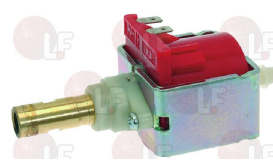

BEZZERA 7731011

1122735 VIBRATORY PUMP EX5 48W 230V 50Hz

fittings $\varnothing$ 1/8"- $\varnothing$ 6 mm
pressure max 15 bar
water temperature max 20°C
integrated diode (1N 4007P)
lead connector 6.3x0.8 mm