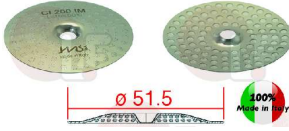

1401002 FLAT GASKET EPDM \varnothing 14.5x10x7 mm
 for level glass
 for Coffee machine (BEZZERA) B2013 - B6000
 EBBIS AL - ELLISSE AL - ELLISSE NEW

BEZZERA 5493004

Shower screens for brew group

1460200 PRECISION SHOWER SCREEN \varnothing 51.5 mm
 central hole 5 mm - 98 holes \varnothing 3 mm
 Aisi 301 stainless steel - food-safe certified
 integrated membrane 200 μ M
 for Coffee machine (BEZZERA)